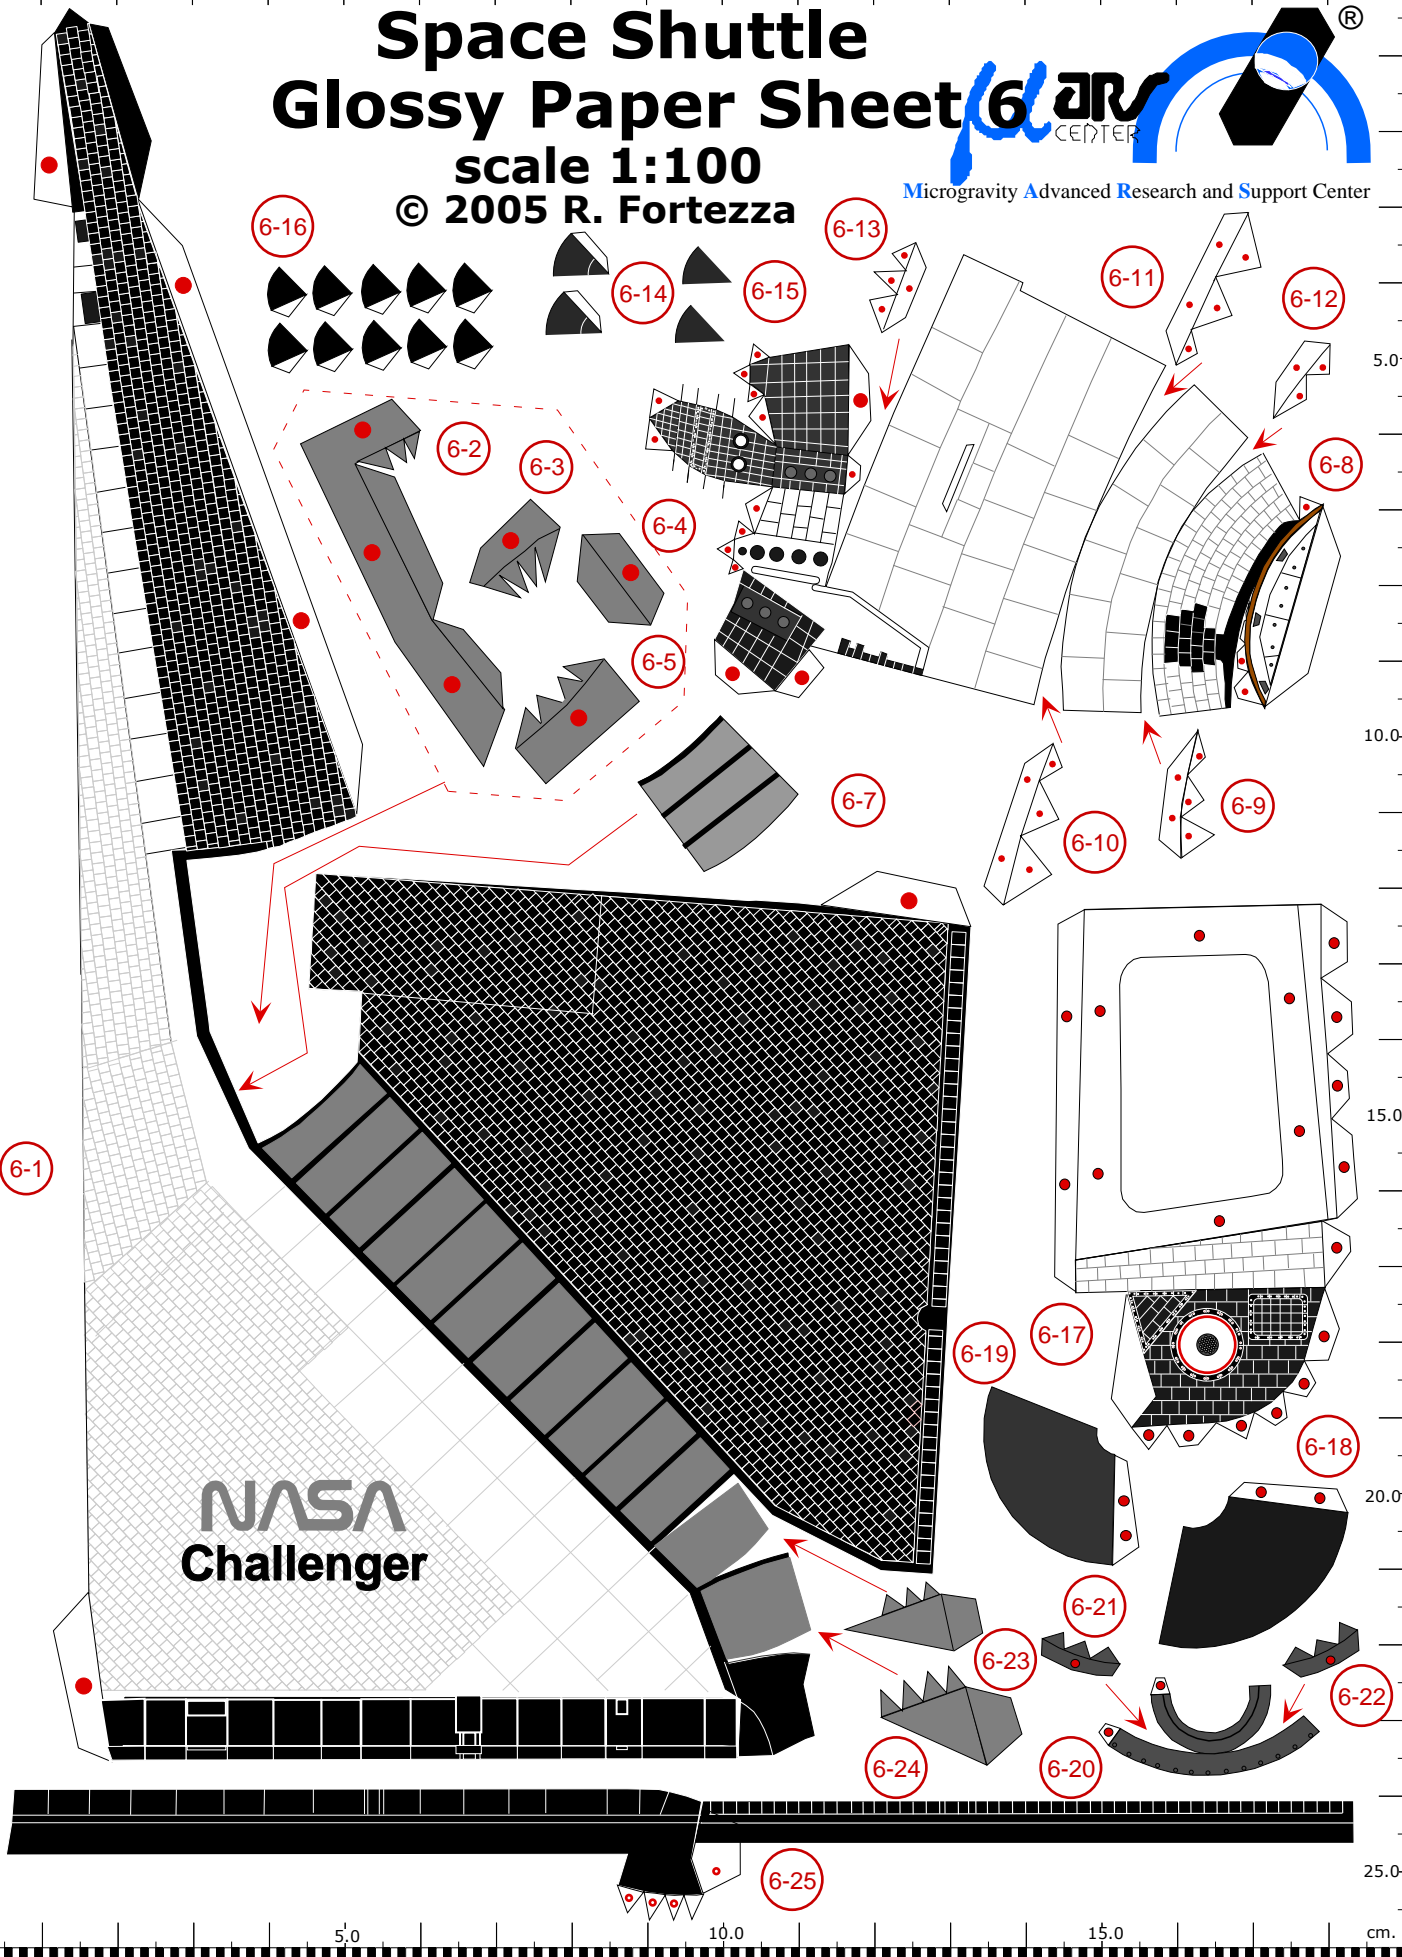

Space Shuttle Glossy Paper Sheet

scale 1:100

© 2005 R. Fortezza

NASA
Challenger

5.0 10.0 15.0 cm.