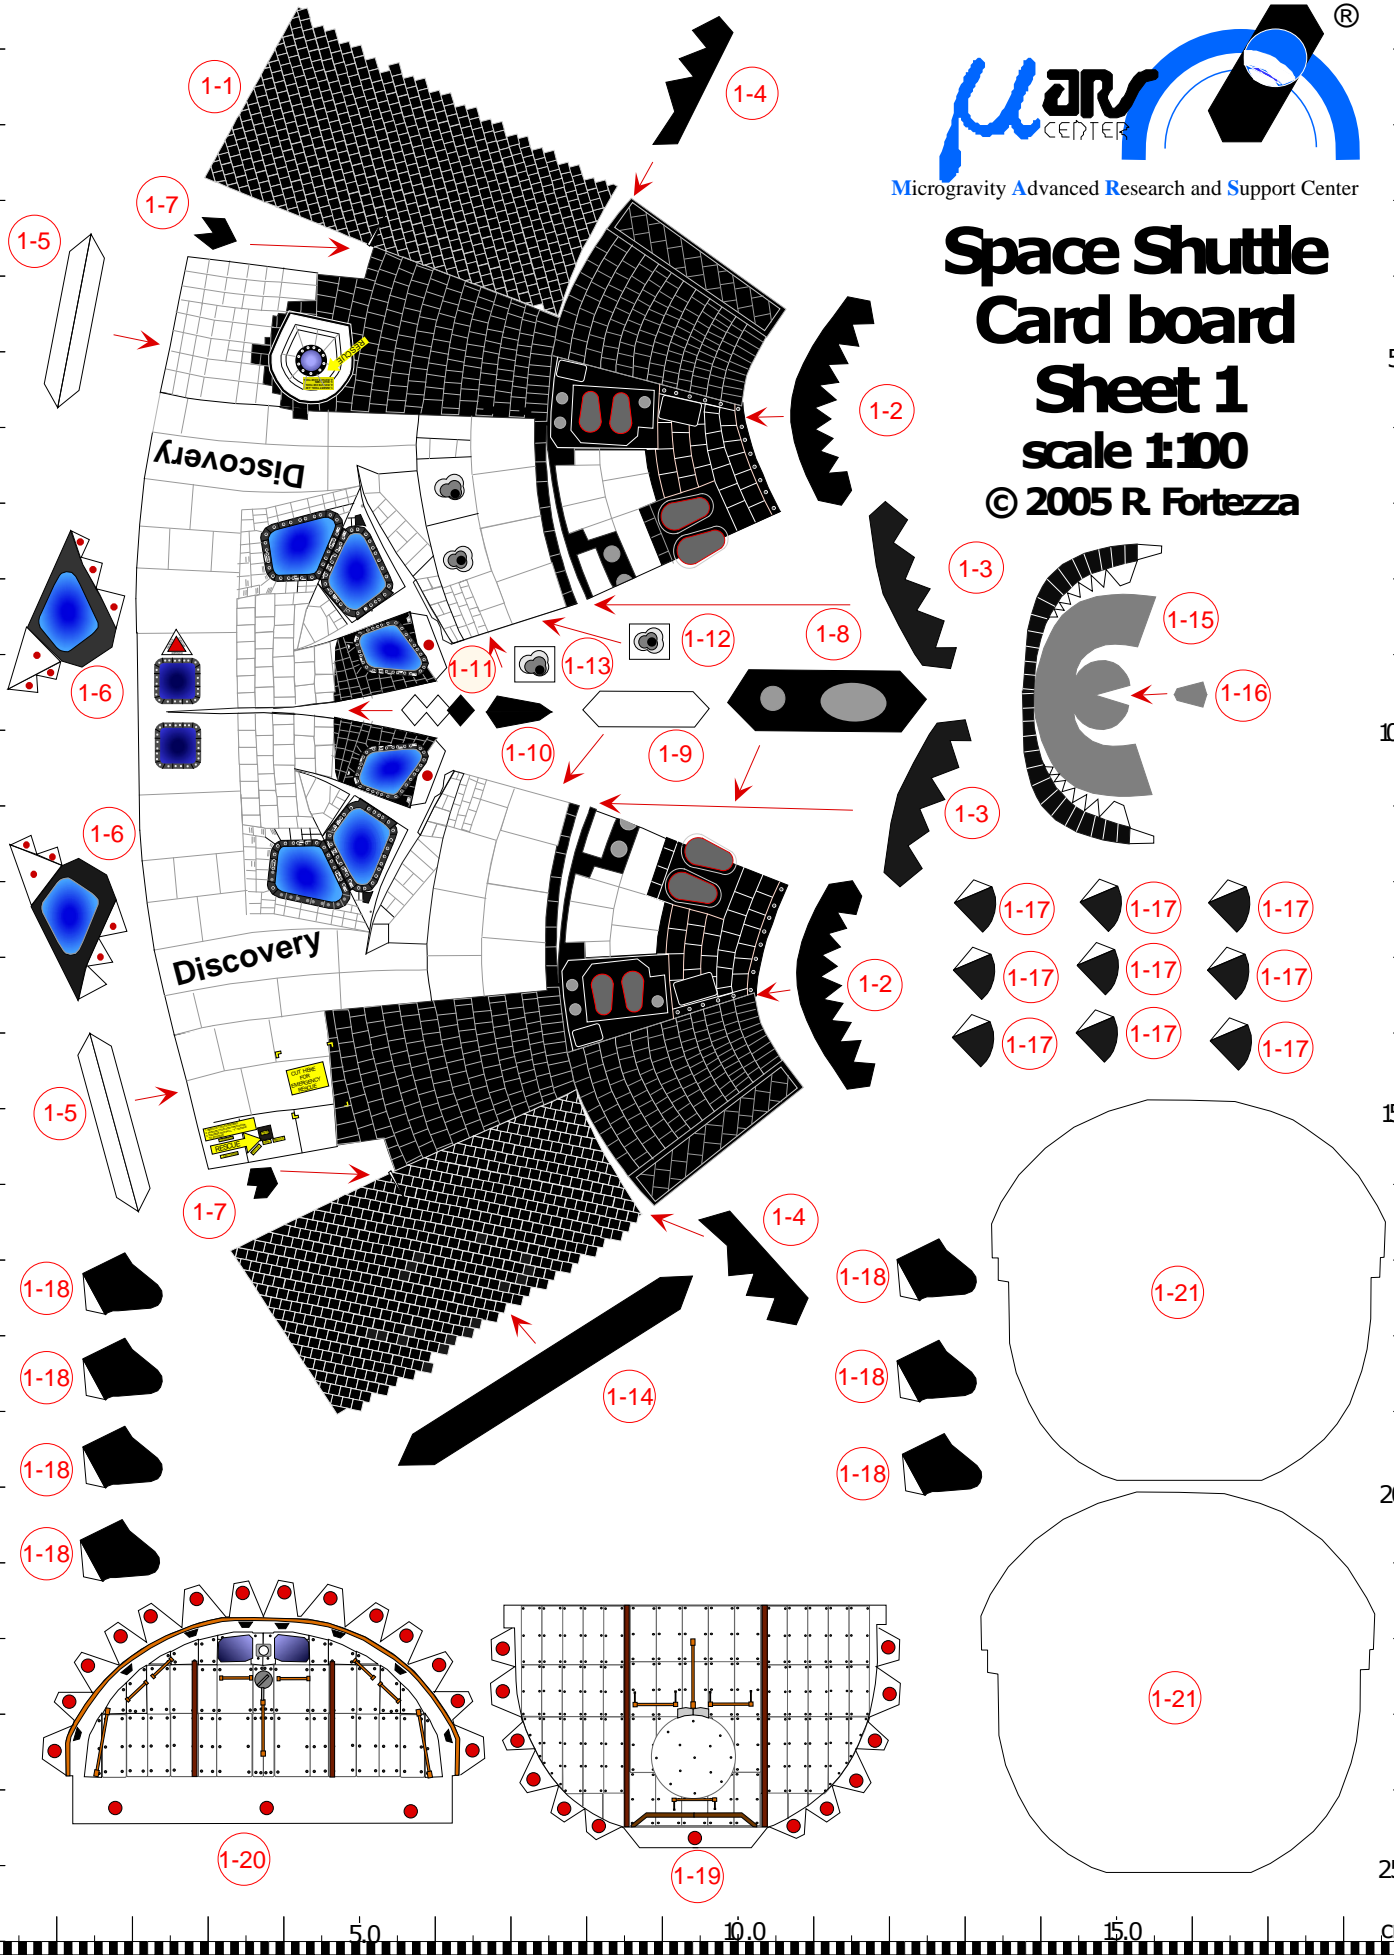

Space Shuttle Card board Sheet 1

scale 1:100

© 2005 R. Fortezza

5.0
10.0
15.0
20.0
25.0
cm