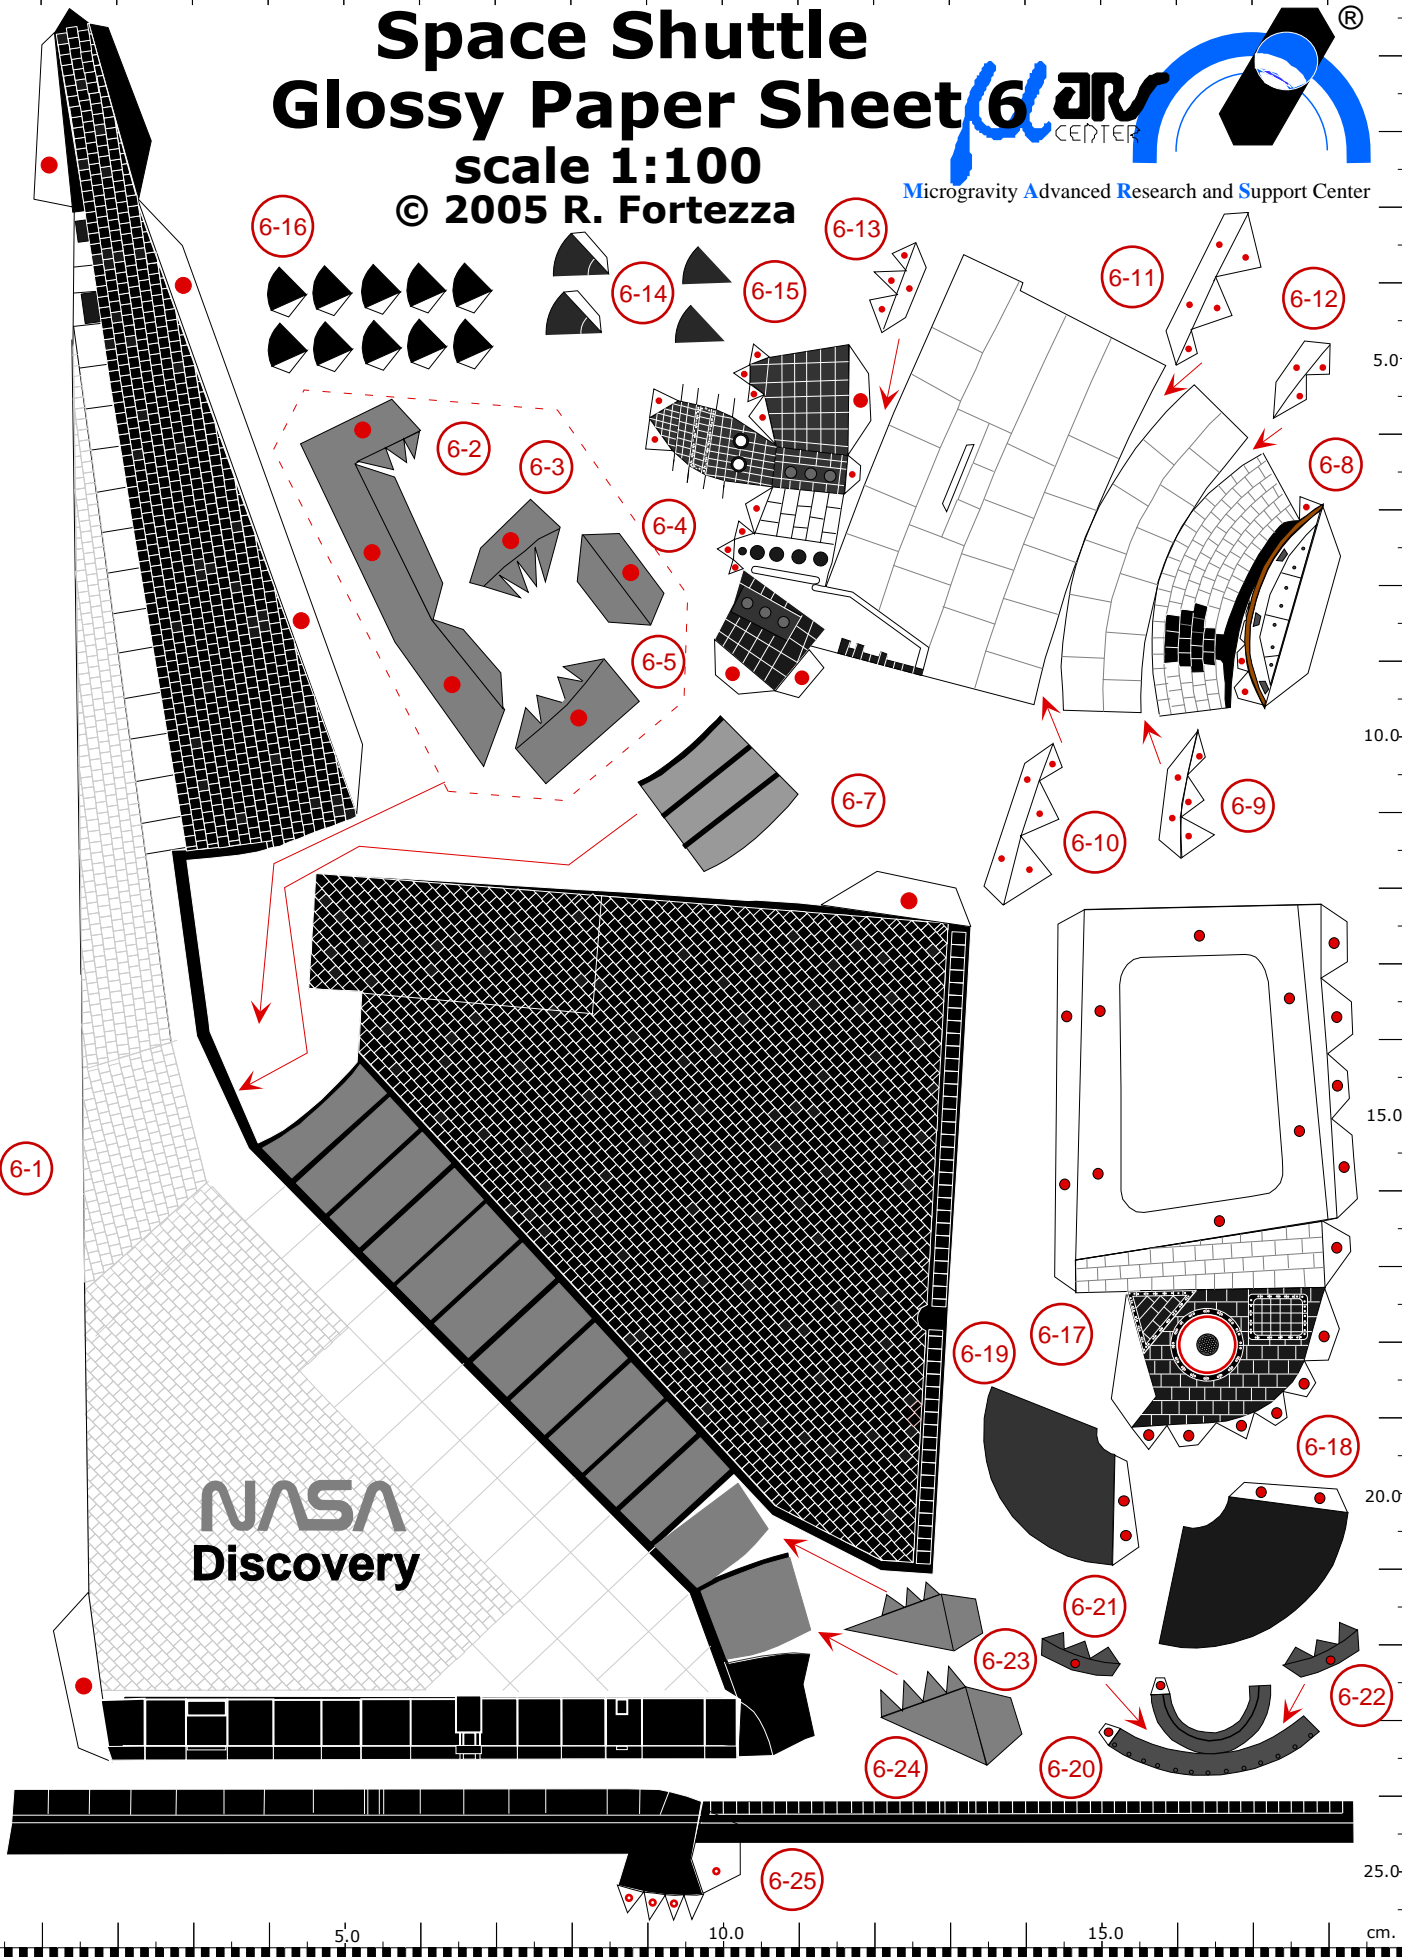

# Space Shuttle Glossy Paper Sheet

scale 1:100

© 2005 R. Fortezza

6-1

6-16

6-14

6-15

6-13

6-11

6-12

6-2

6-3

6-4

6-5

6-8

6-7

6-10

6-9

NASA  
Discovery

6-19

6-17

6-18

6-21

6-23

6-22

6-24

6-20

6-25

5.0

10.0

15.0

cm.