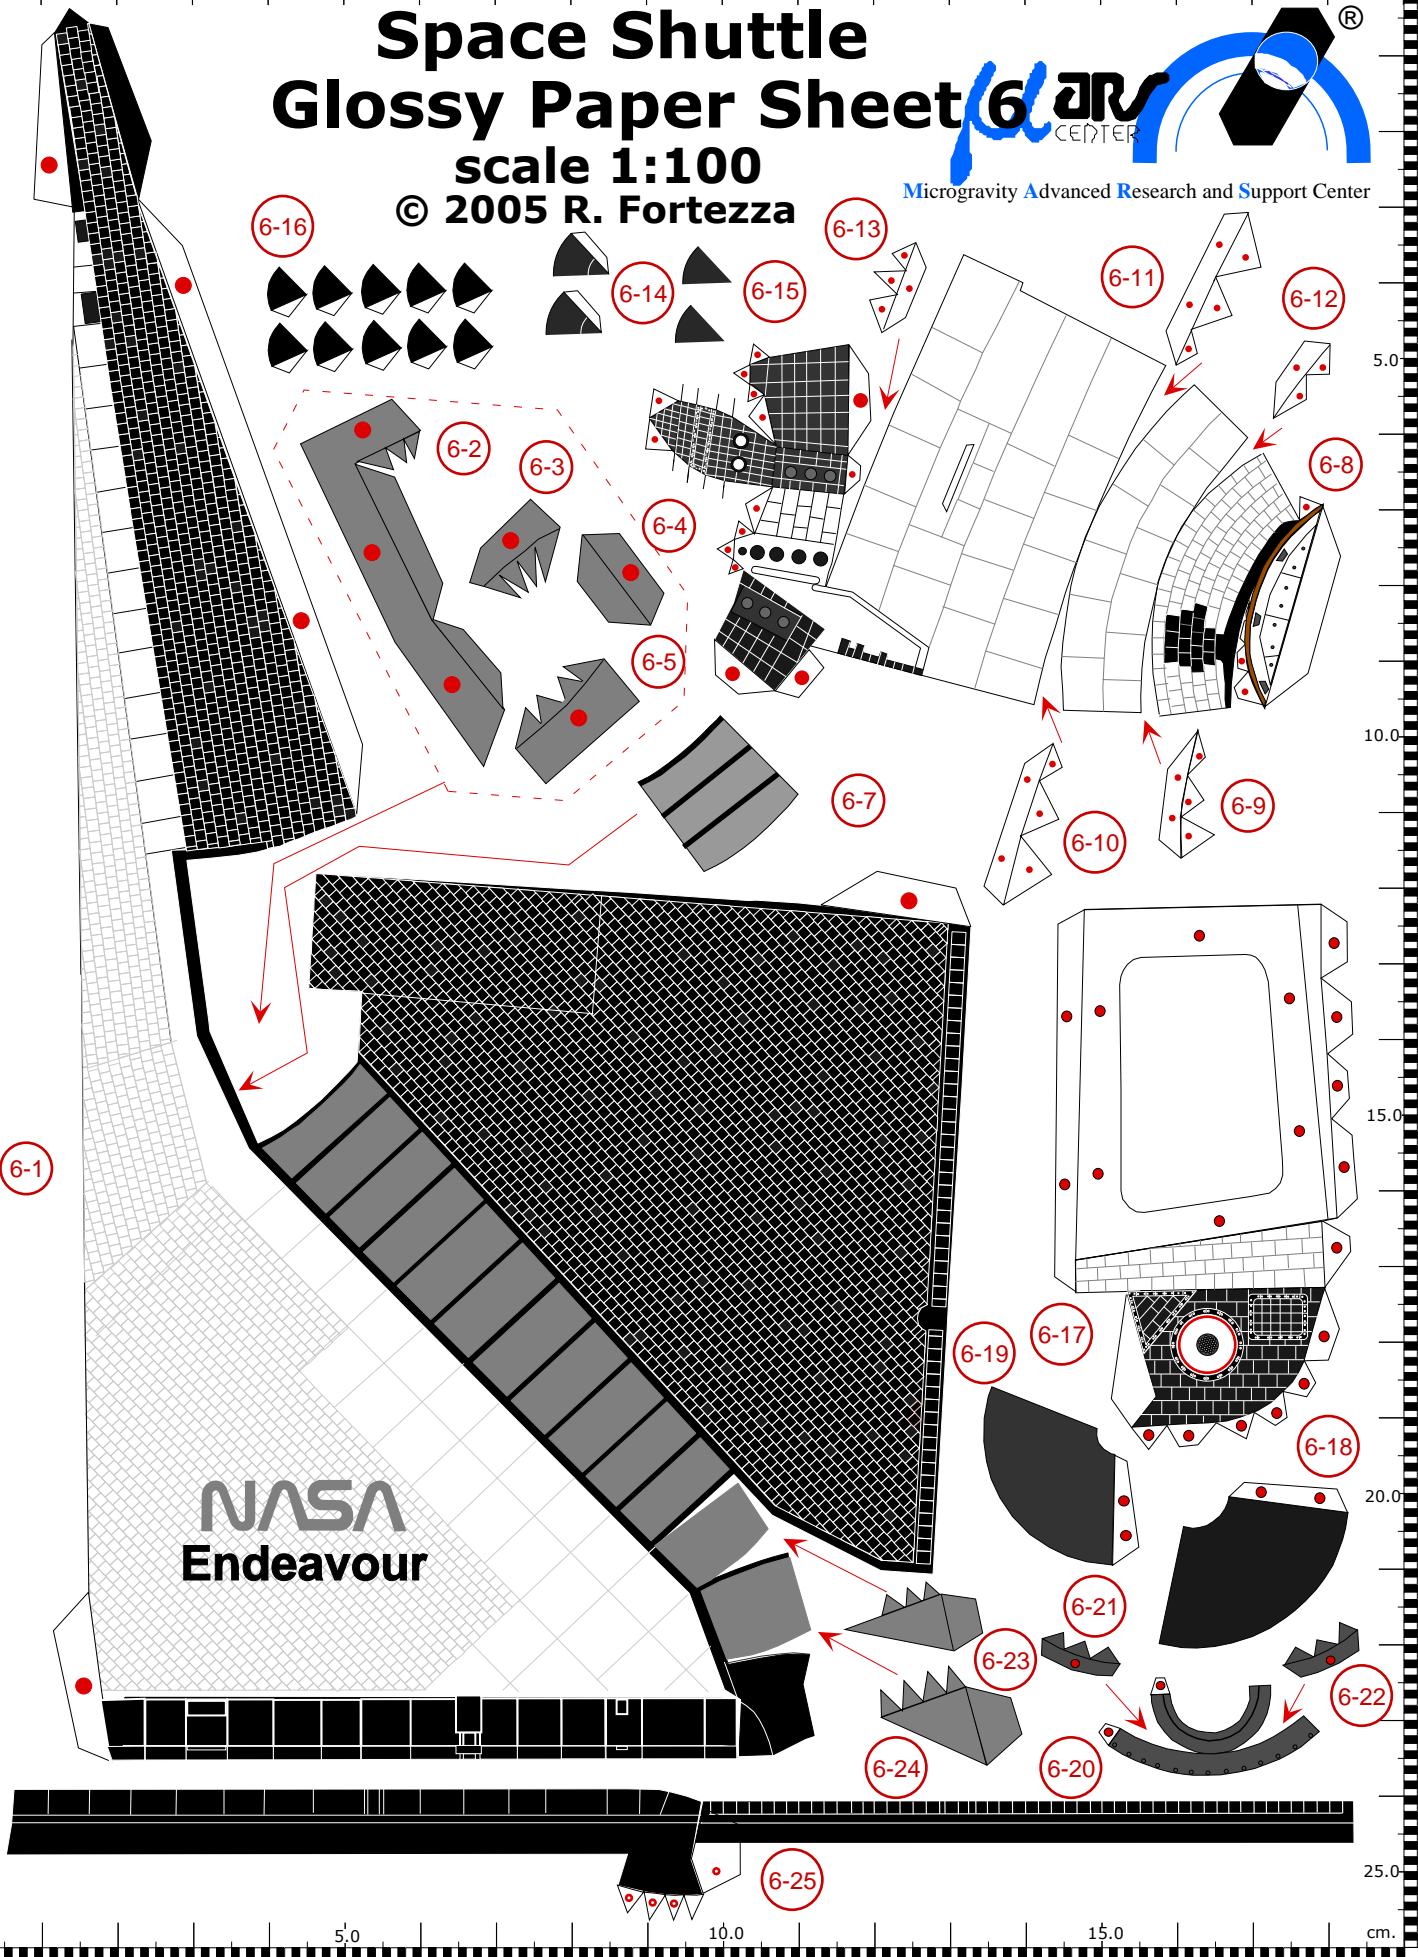

# Space Shuttle Glossy Paper Sheet

scale 1:100

© 2005 R. Fortezza

NASA  
Endeavour

5.0 10.0 15.0 20.0 25.0 cm.