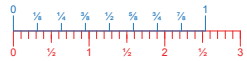

Apollo / Saturn V

Scale 1:48 © Greelt A. Peterusma
Interstage Connector Ring
Print on 220 - 240 grams paper

Page 7