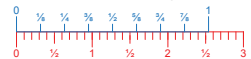

Apollo / Saturn V

Scale 1:48 © Greelt A. Peterusma
Interstage Connector Ring
Print on 220 - 240 grams paper