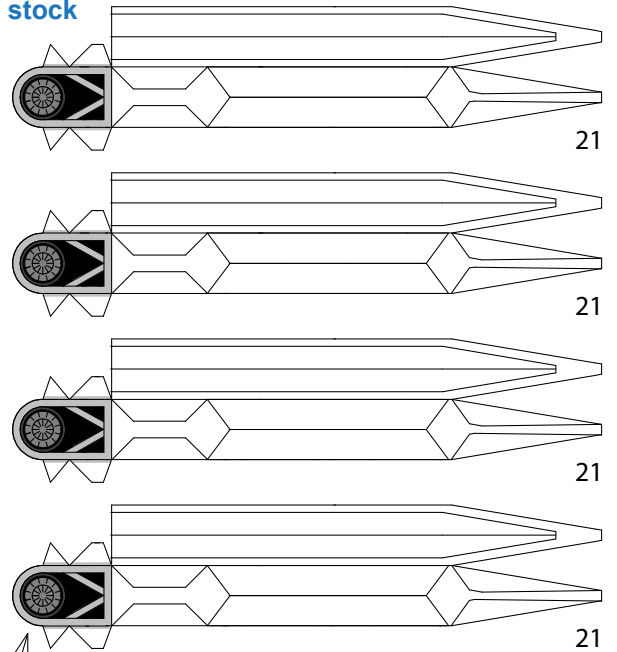

Page 8

8

10

20 20

Apollo / Saturn V

Scale 1:48 © Greelt A. Peterusma
Interstage Connector Ring
Print on 220 - 240 grams paper

Page 9

8

11

20

20

Page 10

Apollo / Saturn V

Scale 1:48 © Greelt A. Peterusma

Interstage Connector Ring

Print on 220 - 240 grams paper

Apollo / Saturn V
Scale 1:48 © Greelt A. Peterusma
Interstage Connector Ring
Print on 220 - 240 grams paper

Create as a ring on 1mm Card

Apollo / Saturn V
Scale 1:48 © Greelt A. Peterusma
Interstage Connector Ring
Print on 220 - 240 grams paper

Attach to 2mm card stock

As an option, you could cut out the circle of part 21 and glue part 22 into the hole

Apollo / Saturn V

Scale 1:48 © Greelt A. Peterusma
Interstage Connector Ring
Print on 220 - 240 grams paper