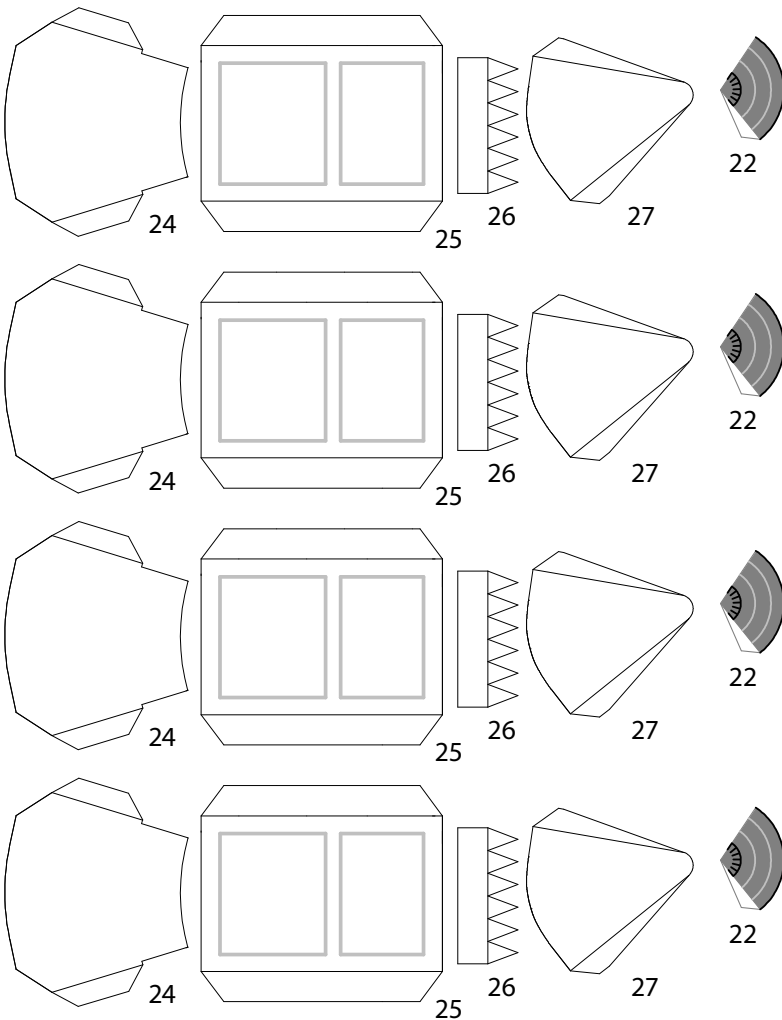

Page 8

8

10

20 20

Apollo / Saturn V

Scale 1:48 © Greelt A. Peterusma
Interstage Connector Ring
Print on 220 - 240 grams paper

Page 9

8

11

20

20

Page 10

Apollo / Saturn V

Scale 1:48 © Greelt A. Peterusma

Interstage Connector Ring

Print on 220 - 240 grams paper

Apollo / Saturn V
Scale 1:48 © Greelt A. Peterusma
Interstage Connector Ring
Print on 220 - 240 grams paper

Create as a ring on 1mm Card

Apollo / Saturn V
Scale 1:48 © Greelt A. Peterusma
Interstage Connector Ring
Print on 220 - 240 grams paper

Attach to 2mm card stock

As an option, you could cut out the circle of part 21 and glue part 22 into the hole

Apollo / Saturn V

Scale 1:48 © Greelt A. Peterusma
Interstage Connector Ring
Print on 220 - 240 grams paper