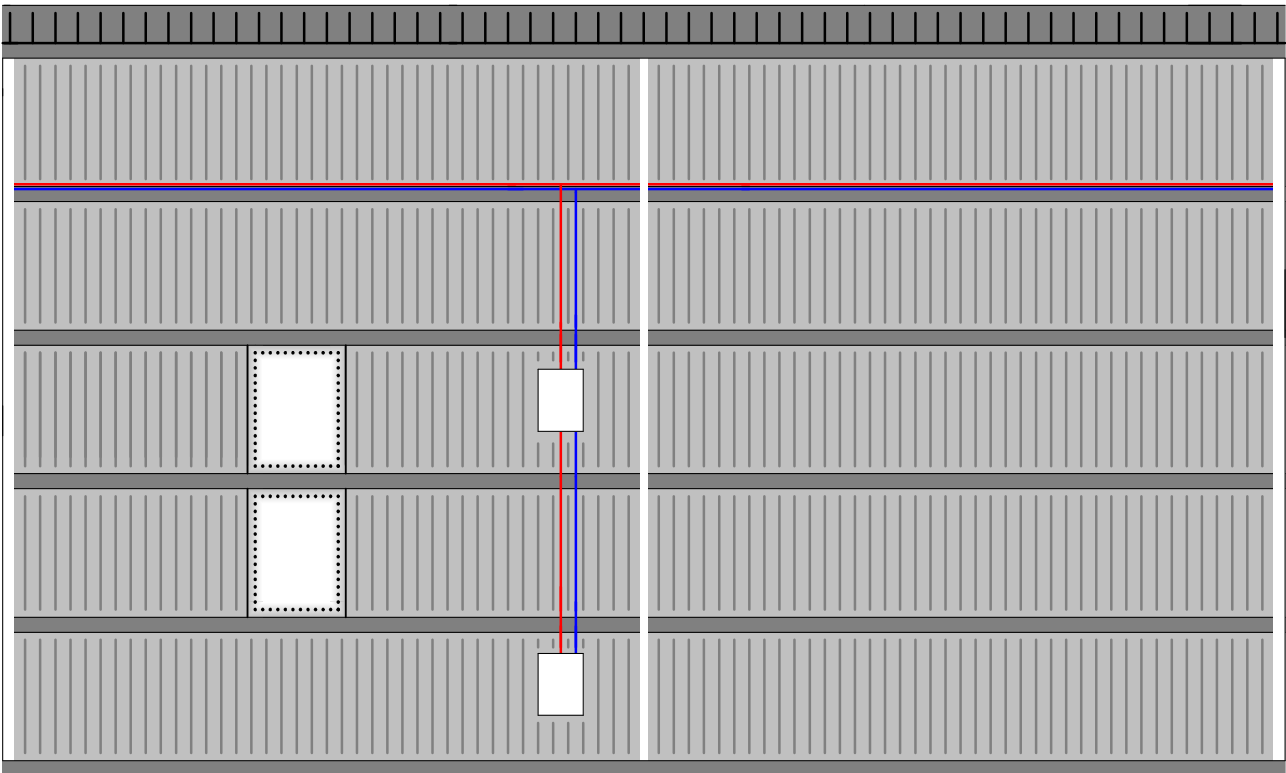

Page 8

8

10

20 20

Apollo / Saturn V

Scale 1:48 © Greelt A. Peterusma
Interstage Connector Ring
Print on 220 - 240 grams paper

Page 9

8

11

20

20

Page 10

Apollo / Saturn V

Scale 1:48 © Greelt A. Peterusma

Interstage Connector Ring

Print on 220 - 240 grams paper

Attach to 2mm card stock

As an option, you could cut out the circle of part 21 and glue part 22 into the hole

Apollo / Saturn V

Scale 1:48 © Greelt A. Peterusma
Interstage Connector Ring
Print on 220 - 240 grams paper