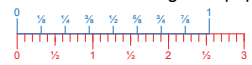

Apollo / Saturn V

Scale 1:48 © Greelt A. Peterusma

Interstage Connector Ring

Print on 220 - 240 grams paper

Page 6