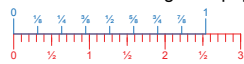

Page 8

8

10

20 20

Apollo / Saturn V

Scale 1:48 © Greelt A. Peterusma
Interstage Connector Ring
Print on 220 - 240 grams paper

Page 9

8