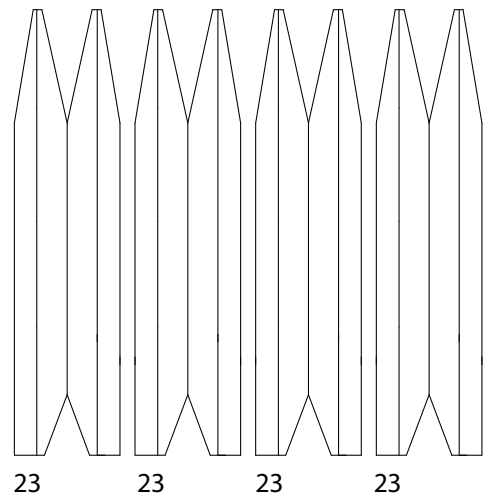

As an option, you could cut out the circle of part 21 and glue part 22 into the hole