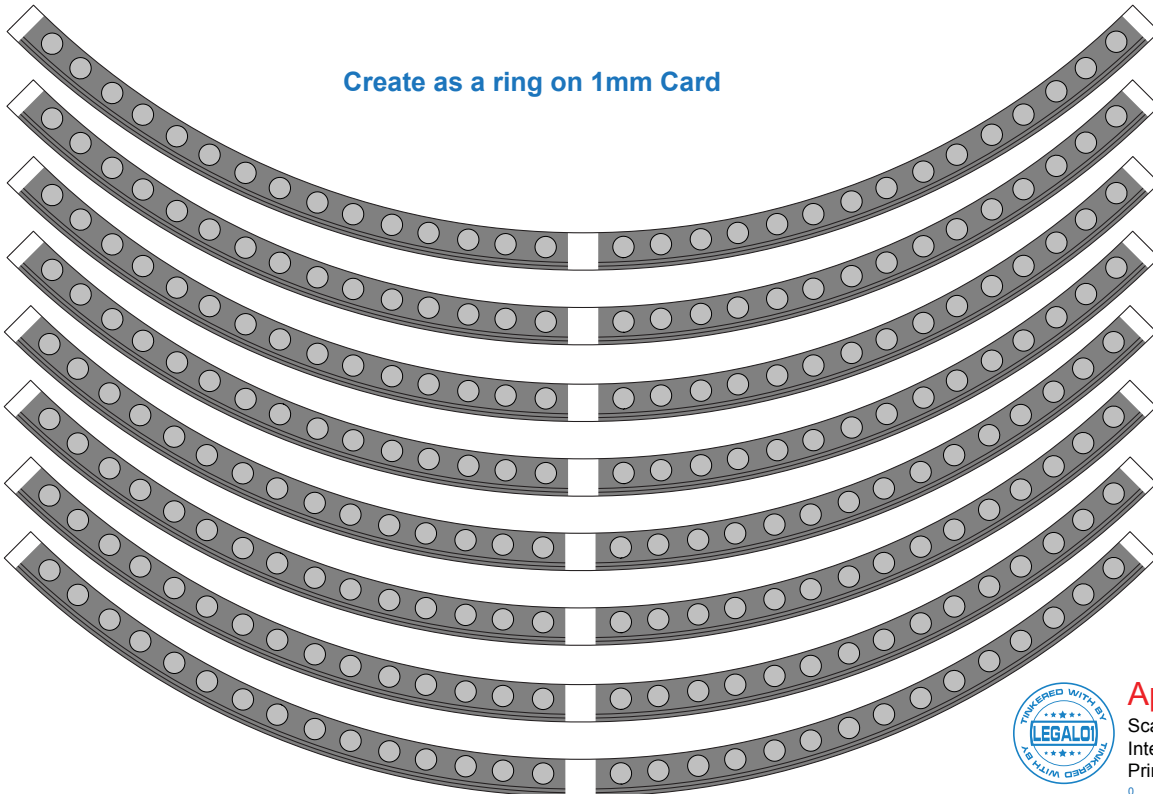

11

20

20

Page 10

Apollo / Saturn V

Scale 1:48 © Greelt A. Peterusma

Interstage Connector Ring

Print on 220 - 240 grams paper

Apollo / Saturn V
Scale 1:48 © Greelt A. Peterusma
Interstage Connector Ring
Print on 220 - 240 grams paper

Create as a ring on 1mm Card

Apollo / Saturn V
Scale 1:48 © Greelt A. Peterusma
Interstage Connector Ring
Print on 220 - 240 grams paper

Attach to 2mm card stock

As an option, you could cut out the circle of part 21 and glue part 22 into the hole

Apollo / Saturn V

Scale 1:48 © Greelt A. Peterusma
Interstage Connector Ring
Print on 220 - 240 grams paper