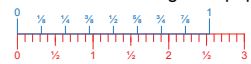

8

10

20 20

Apollo / Saturn V
Scale 1:48 © Greelt A. Peterusma
Interstage Connector Ring
Print on 220 - 240 grams paper

Page 8