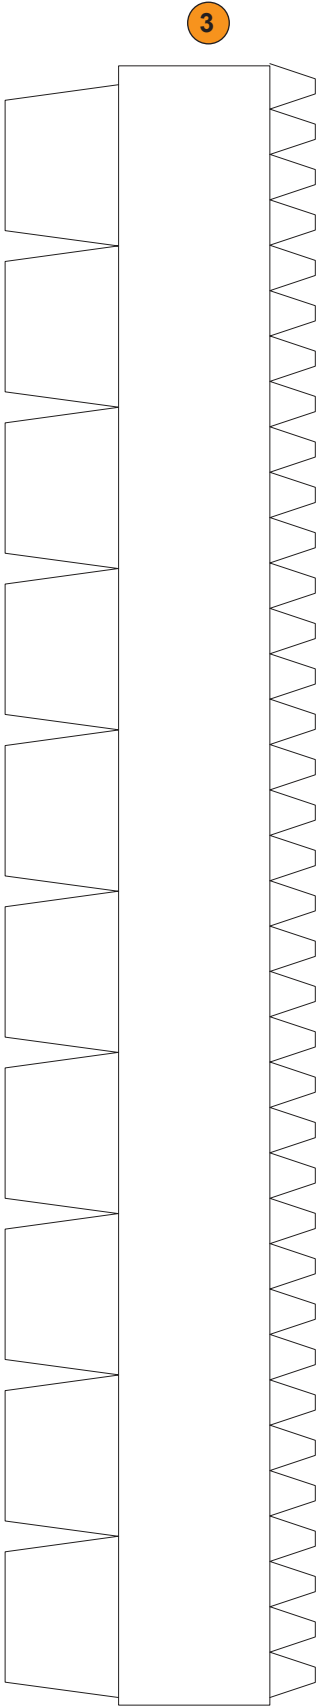

2

1

6

Fold

8

18

Apollo / Saturn V

Scale 1:48 © Frederic Buchar
Stage 3 Main Body Part 3
Print on 220 - 240 grams paper

Scale 1:48 © Frederic Buchar
Stage 3 Main Body Part 3
Print on 220 - 240 grams paper

Page 2

Apollo / Saturn V
Scale 1:48 © Frederic Bouchar
Stage 3 Main Body Part 1
Print on 220 - 240 grams paper

USA

Apollo / Saturn V
Scale 1:48 © Frederic Bouchar
Stage 3 Main Body Part 1
Print on 220 - 240 grams paper

USA

Apollo / Saturn V
Scale 1:48 © Frederic Bouchar
Stage 3 Main Body Part 1
Print on 220 - 240 grams paper

12

12

18

18

Apollo / Saturn V

Scale 1:48 © Frederic Bouchar
Stage 3 Main Body Part 1
Print on 220 - 240 grams paper

Page 6

Apollo / Saturn V
Scale 1:48 © Frederic Bouchar
Stage 3 Main Body Part 1
Print on 220 - 240 grams paper

13

13

Apollo / Saturn V

Scale 1:48 © Frederic Bouchar

Stage 3 Main Body Part 2

Print on 220 - 240 grams paper