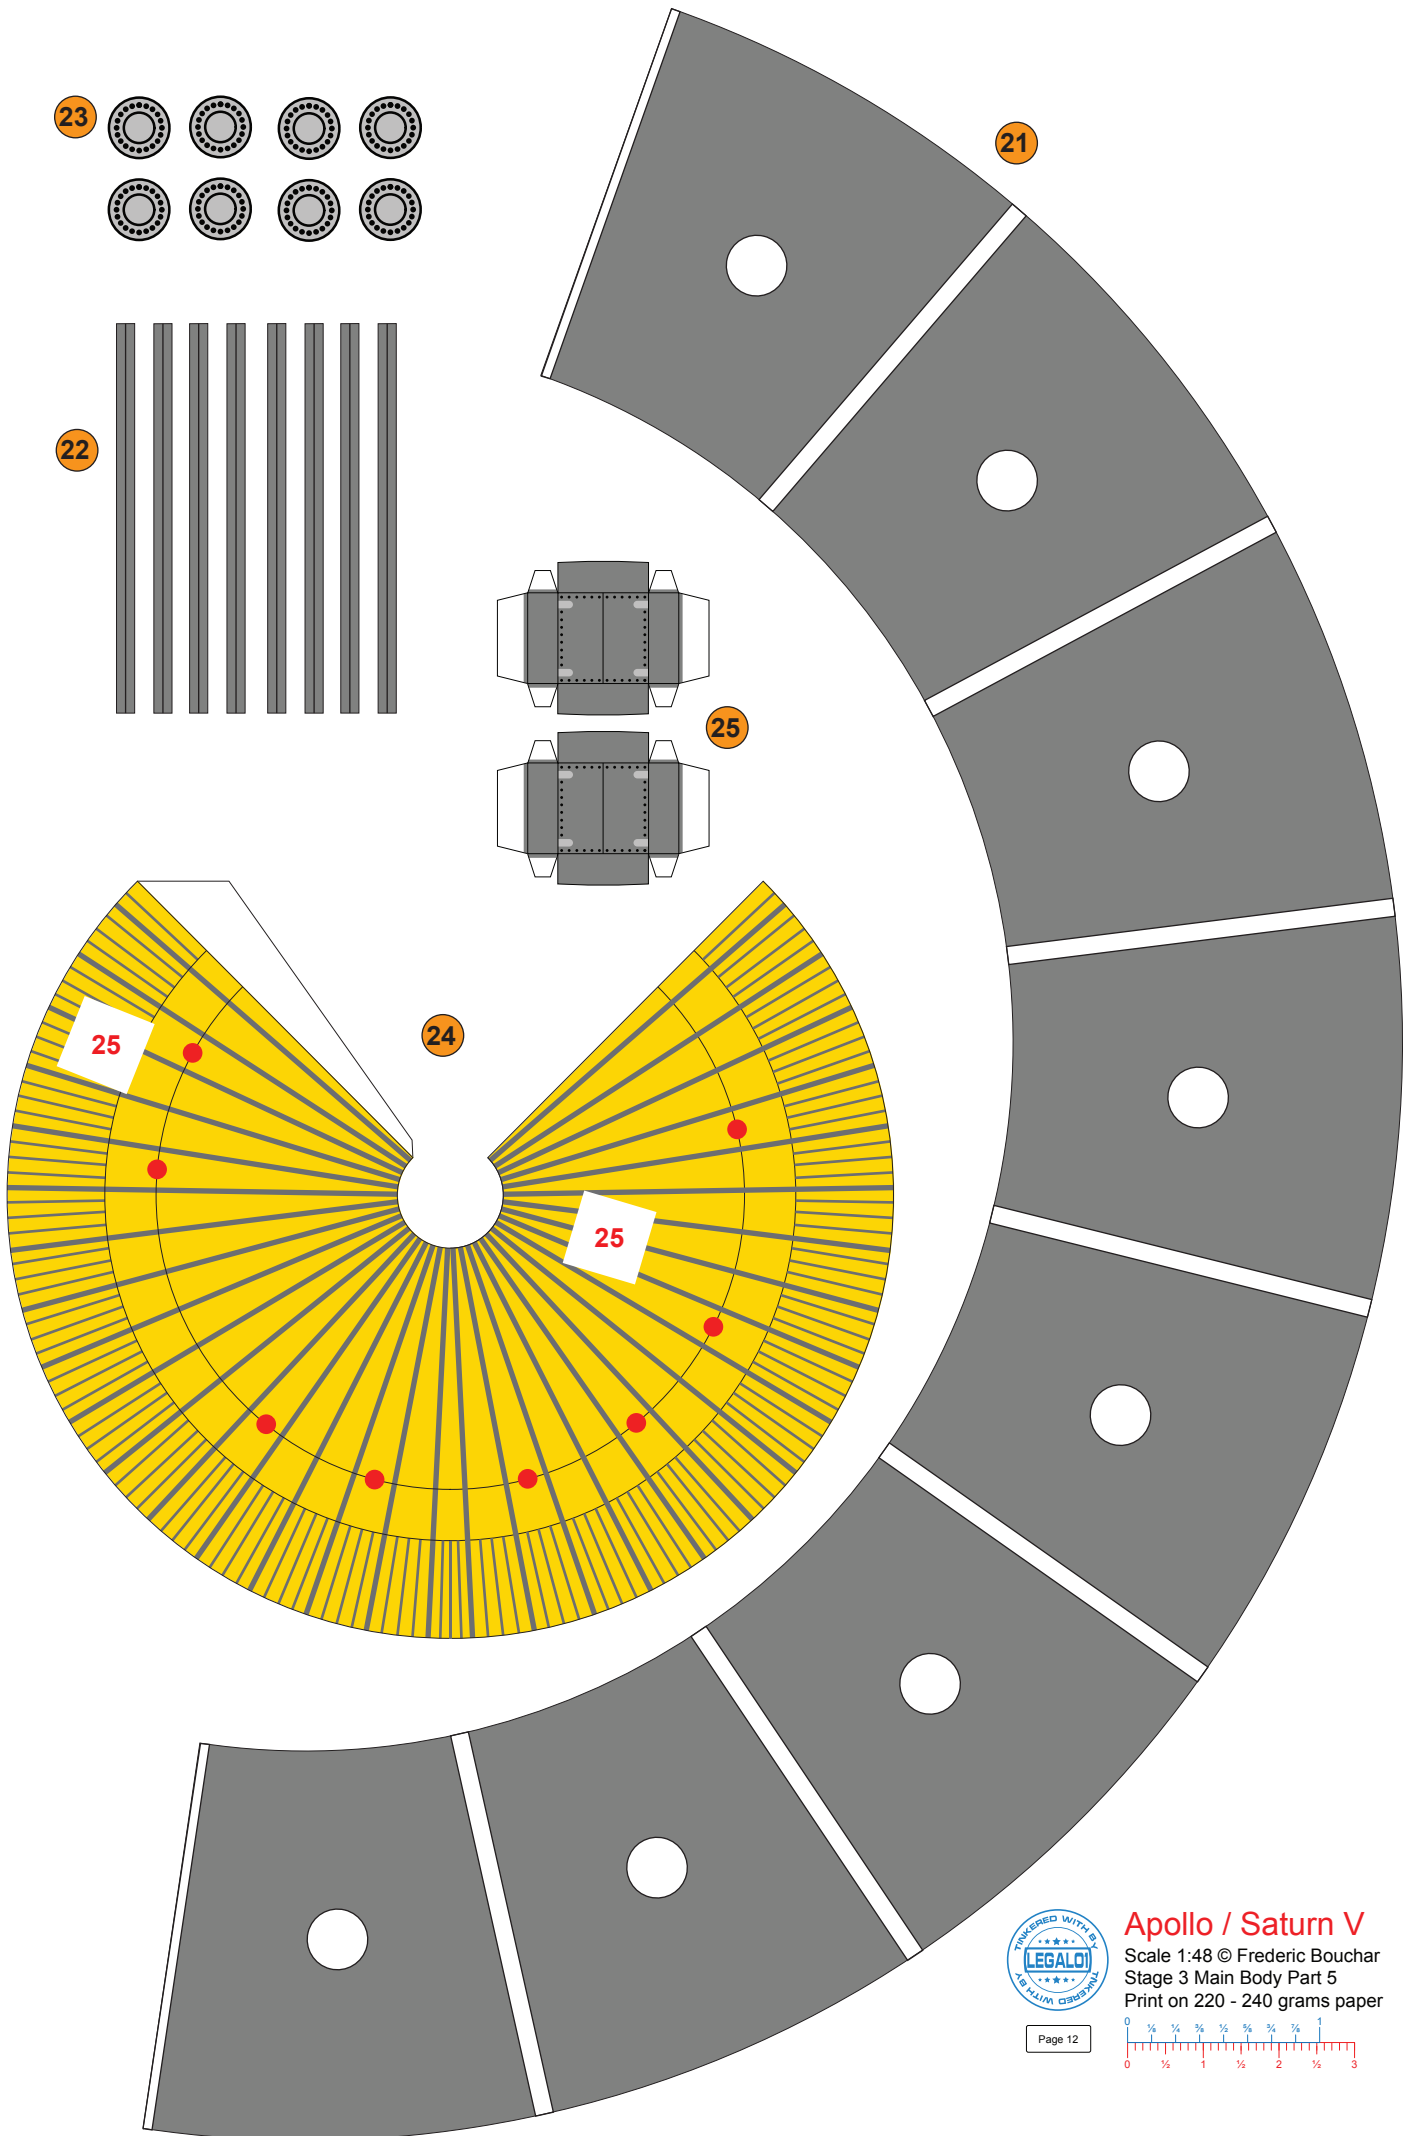

2

1

6

Fold

8

18

Apollo / Saturn V

Scale 1:48 © Frederic Buchar
Stage 3 Main Body Part 3
Print on 220 - 240 grams paper

Page 10

17

16

17

16

Apollo / Saturn V
Scale 1:48 © Frederic Bouchar
Stage 3 Main Body Part 1
Print on 220 - 240 grams paper

Page 11

Apollo / Saturn V
Scale 1:48 © Frederic Bouchar
Stage 3 Main Body Part 5
Print on 220 - 240 grams paper

26

31

33

32

27

30

28

29

Page 14

34

Apollo / Saturn V
Scale 1:48 © Frederic Bouchar
Stage 3 Main Body Part 4
Print on 220 - 240 grams paper

Page 15

7

19

Apollo / Saturn V
Scale 1:48 © Frederic Bouchar
Stage 3 Main Body Part 8
Print on sticker, glue to 2mm card