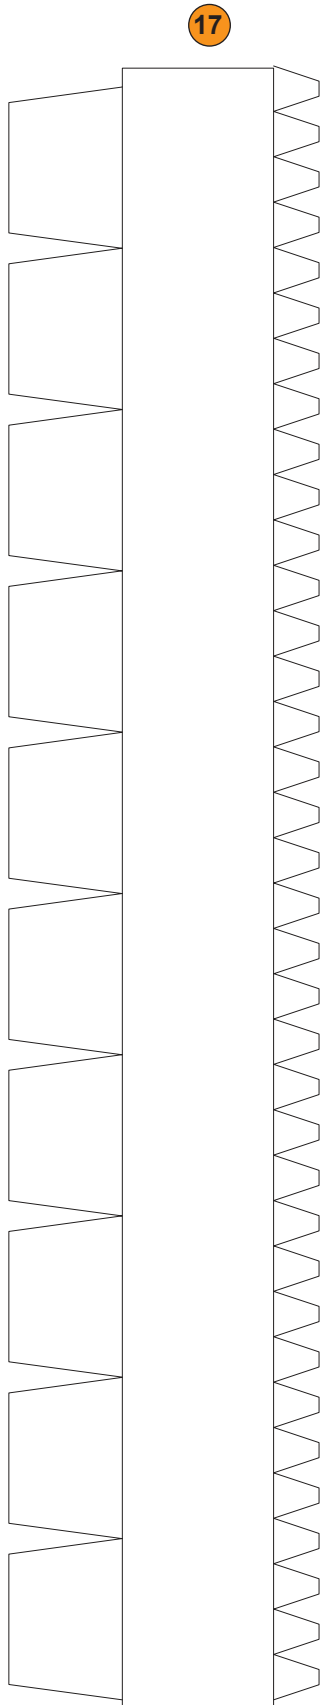

17

16

17

16

Apollo / Saturn V
Scale 1:48 © Frederic Bouchar
Stage 3 Main Body Part 1
Print on 220 - 240 grams paper

Page 11