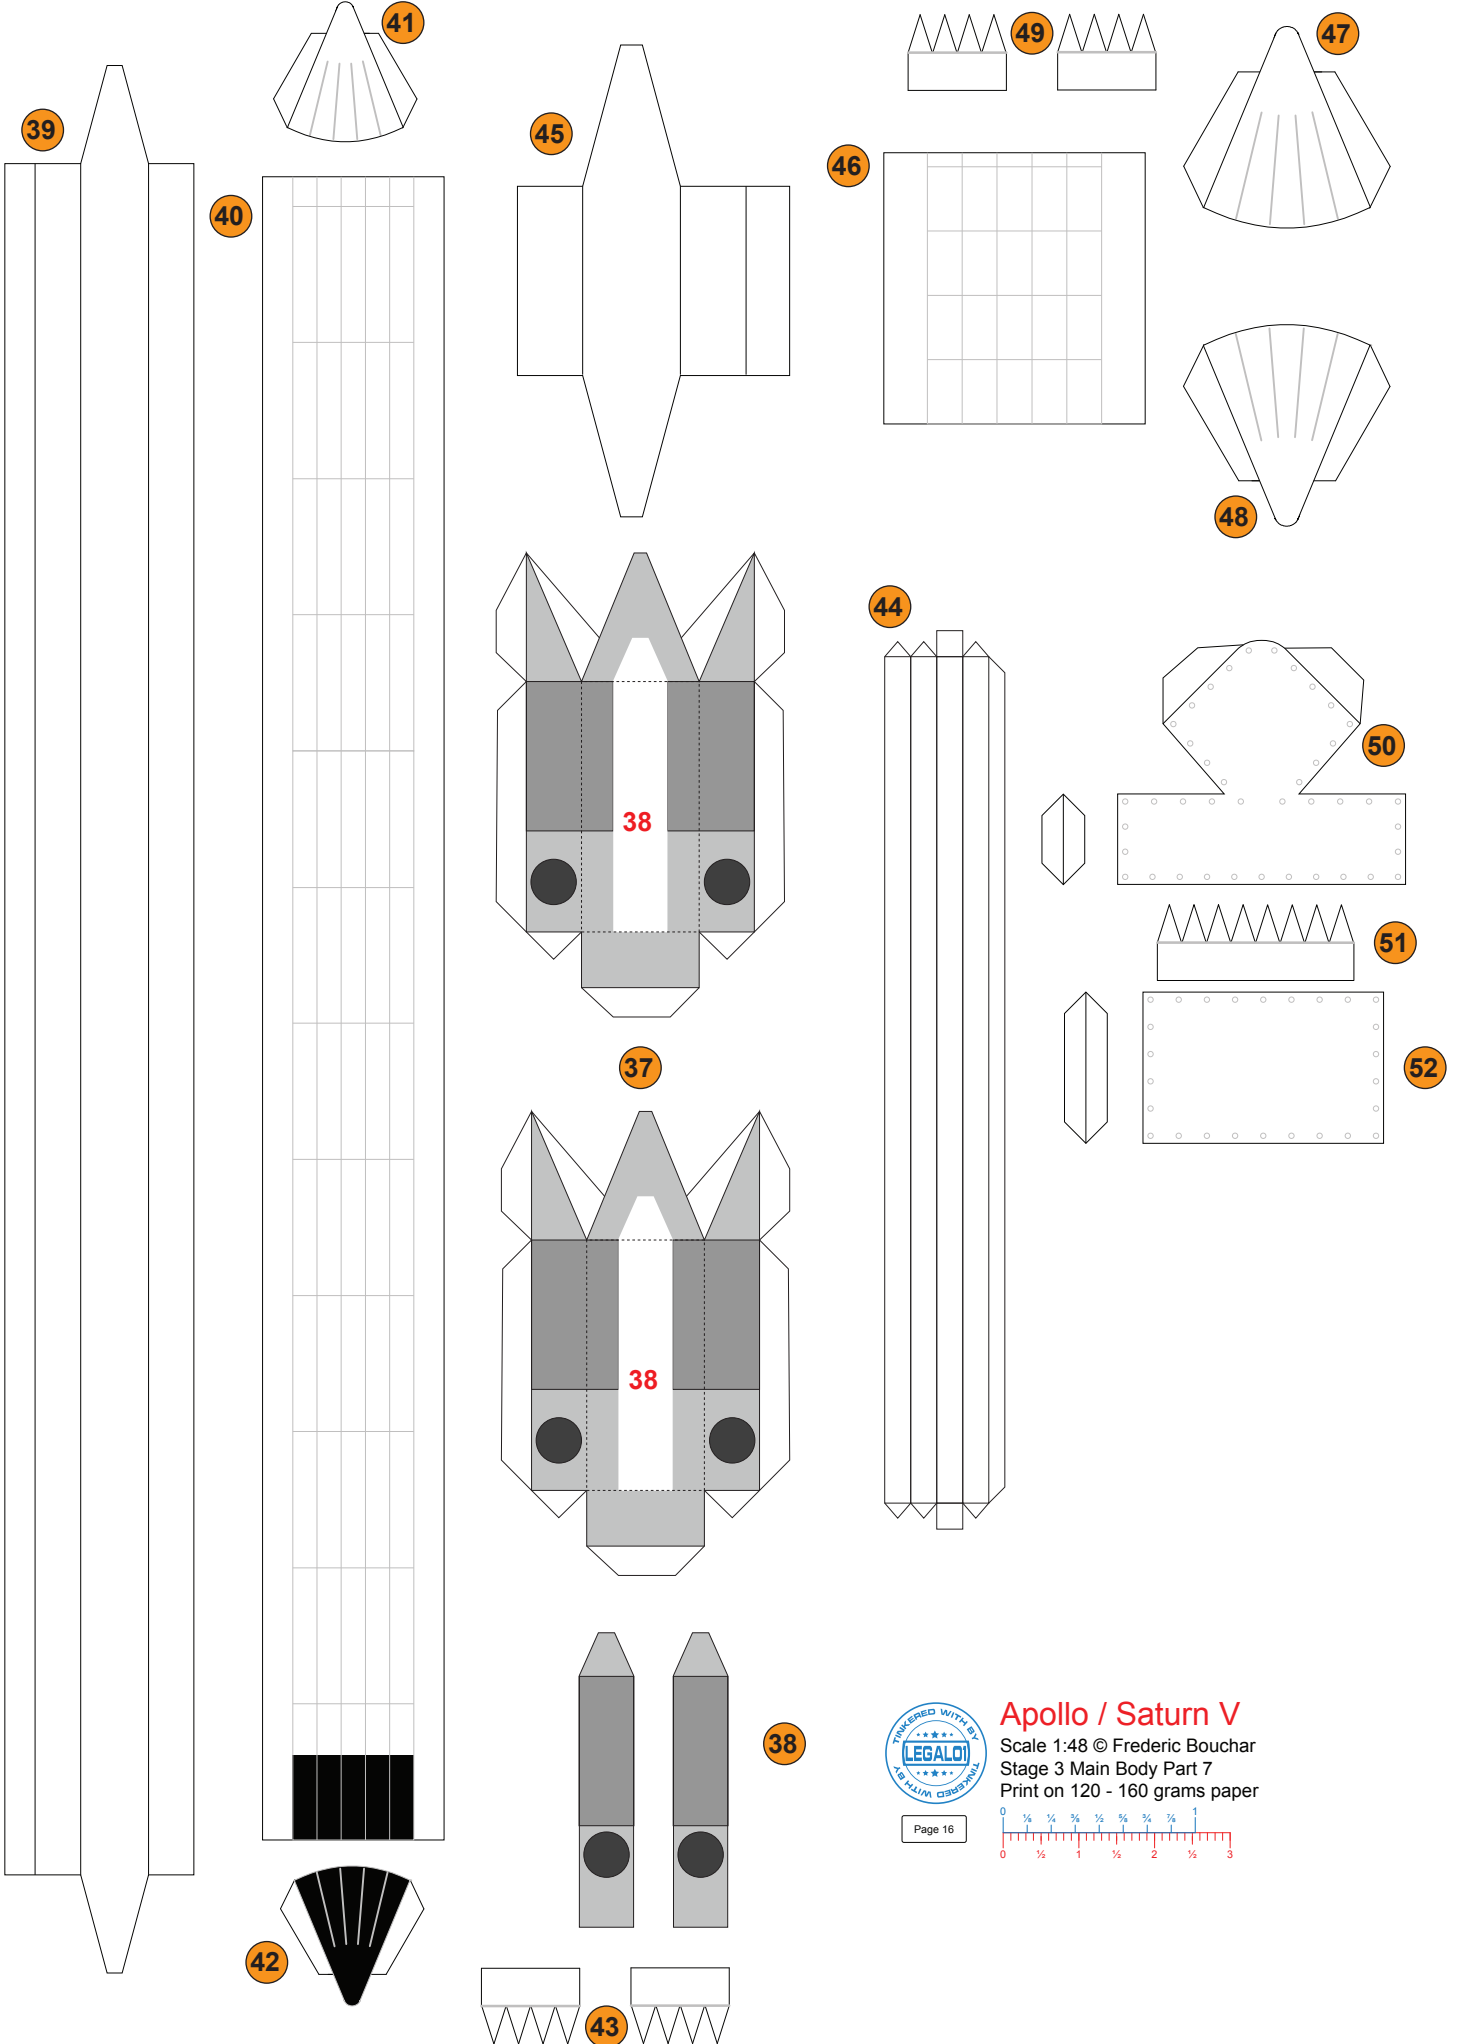

2

1

6

Fold

8

18

Apollo / Saturn V

Scale 1:48 © Frederic Buchar
Stage 3 Main Body Part 3
Print on 220 - 240 grams paper

Apollo / Saturn V
 Scale 1:48 © Frederic Bouchar
 Stage 3 Main Body Part 6
 Print on 220 - 240 grams paper

Page 13

34

Apollo / Saturn V
Scale 1:48 © Frederic Bouchar
Stage 3 Main Body Part 4
Print on 220 - 240 grams paper

Page 14

34

Apollo / Saturn V
Scale 1:48 © Frederic Bouchar
Stage 3 Main Body Part 4
Print on 220 - 240 grams paper

Page 15

7

19

Apollo / Saturn V
Scale 1:48 © Frederic Bouchar
Stage 3 Main Body Part 8
Print on sticker, glue to 2mm card

36

35

You will need in addition 5 139.25 x 139.25 2mm thick card stock rings for the structure

Page 18

Apollo / Saturn V
Scale 1:48 © Frederic Bouchar
Stage 3 Main Body Part 8
Print on sticker, glue to 2mm card