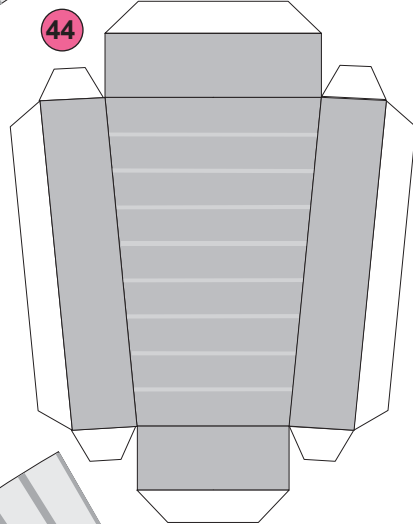

Position I

Position II

Apollo / Saturn V
 Scale 1:48 © Frederic Bouchar
 Stage 2 Main Body 7
 Print on 220 - 240 grams paper

Position III

38

44

44

44