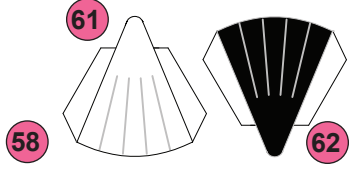

22

27

28

29

Apollo / Saturn V
 Scale 1:48 © Frederic Bouchar
 Stage 2 Main Body 5
 Print on 220 - 240 grams paper

Apollo / Saturn V

Scale 1:48 © Frederic Bouchar
 Stage 2 Main Body 6
 Print on 220 - 240 grams paper