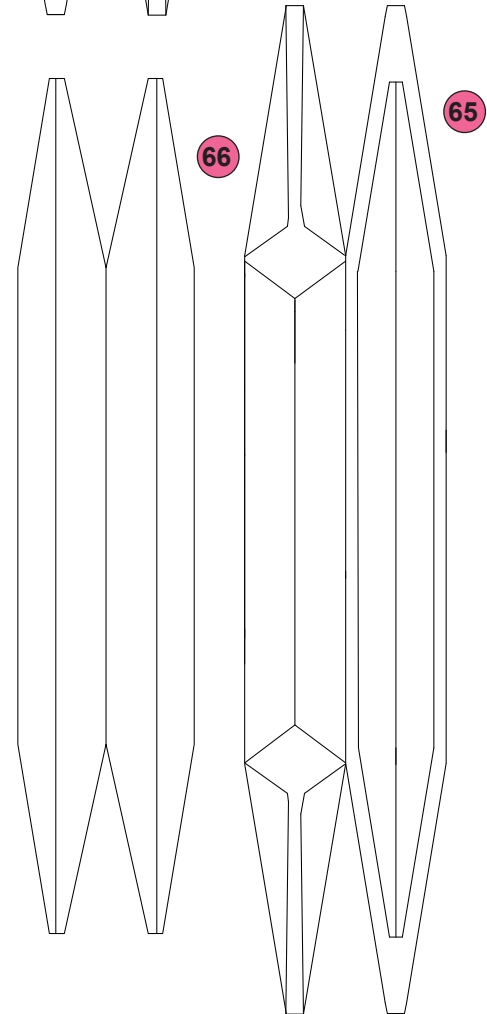

Apollo / Saturn V
Scale 1:48 © Frederic Bouchar
Stage 2 Main Body 10
Print on 120 - 160 grams paper