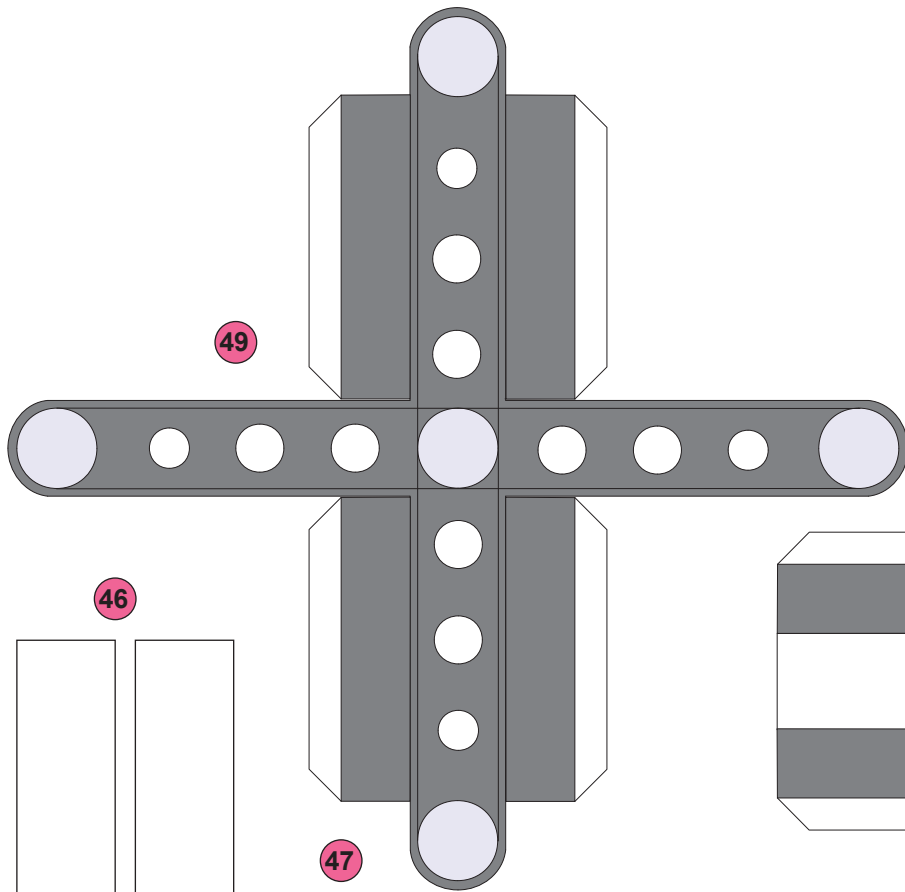

Apollo / Saturn V

Scale 1:48 © Frederic Bouchar
Stage 2 Main Body 8
Print on 220 - 240 grams paper