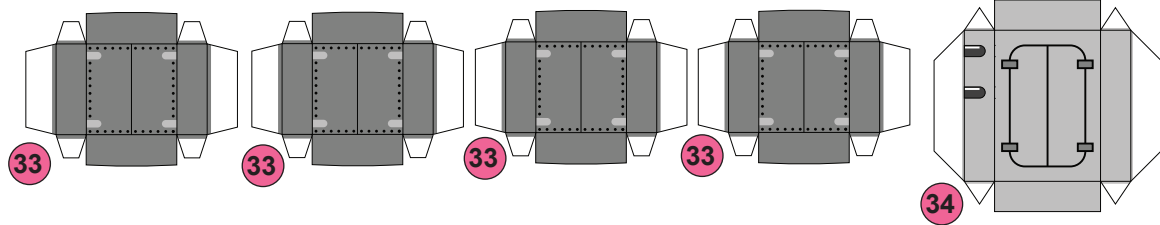

Apollo / Saturn V

Scale 1:48 © Frederic Bouchar
Stage 2 Main Body 6
Print on 220 - 240 grams paper