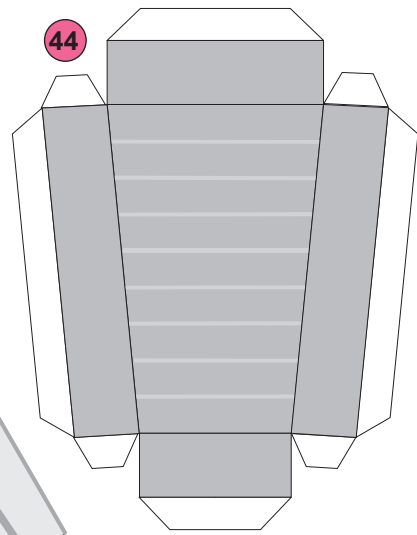

Position I

Position II

Apollo / Saturn V
 Scale 1:48 © Frederic Bouchar
 Stage 2 Main Body 7
 Print on 220 - 240 grams paper

Position III

38

44

44

44