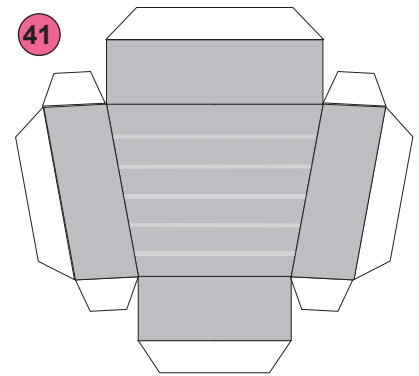

Position I

Position II

Apollo / Saturn V
Scale 1:48 © Frederic Bouchar
Stage 2 Main Body 7
Print on 220 - 240 grams paper