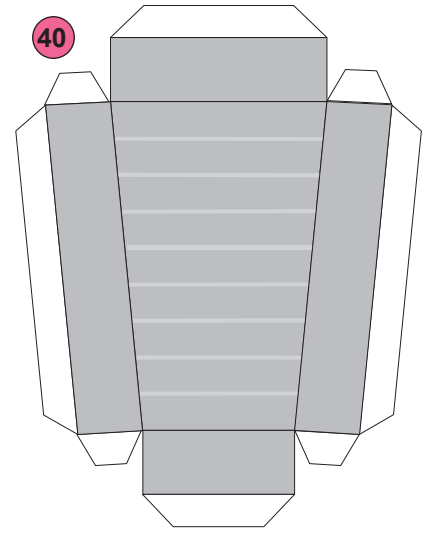

Position I

Position II

Apollo / Saturn V
Scale 1:48 © Frederic Bouchar
Stage 2 Main Body 7
Print on 220 - 240 grams paper