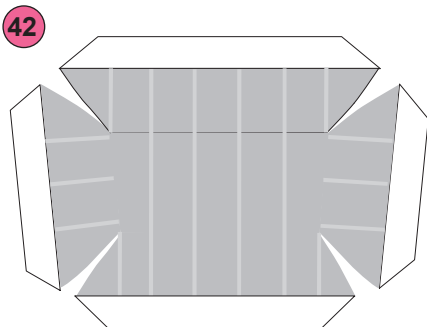

Position I

Position II

Apollo / Saturn V
Scale 1:48 © Frederic Bouchar
Stage 2 Main Body 7
Print on 220 - 240 grams paper