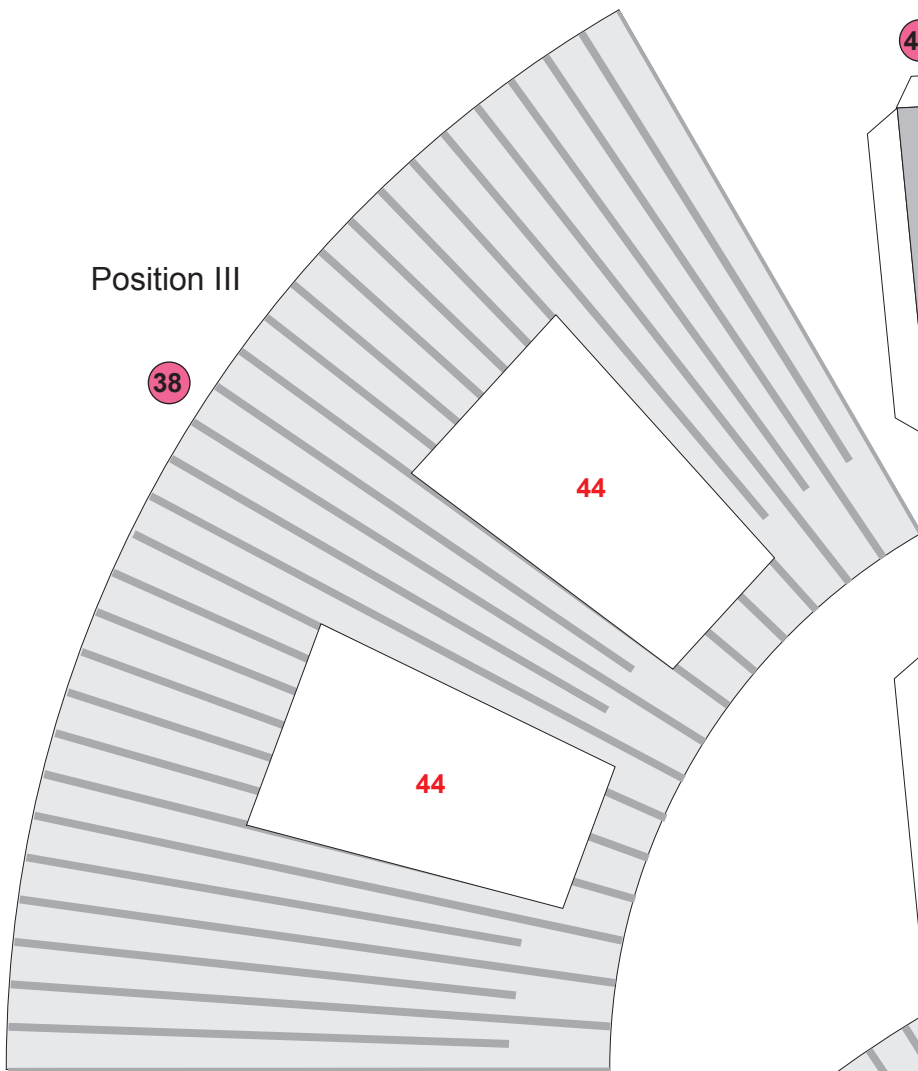

1

2

3

4

5

6

Apollo / Saturn V

Scale 1:48 © Frederic Bouchar
Stage 2 Bottom Skirt 1

Position I

Position II

Apollo / Saturn V
 Scale 1:48 © Frederic Bouchar
 Stage 2 Main Body 7
 Print on 220 - 240 grams paper

Position III

38

44

44

44