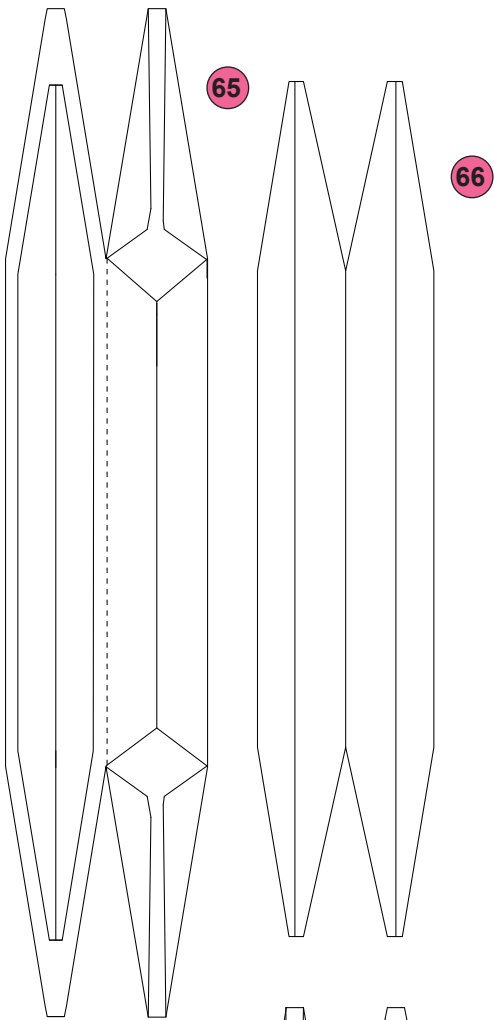

Apollo / Saturn V
Scale 1:48 © Frederic Bouchar
Stage 2 Main Body 10
Print on 120 - 160 grams paper