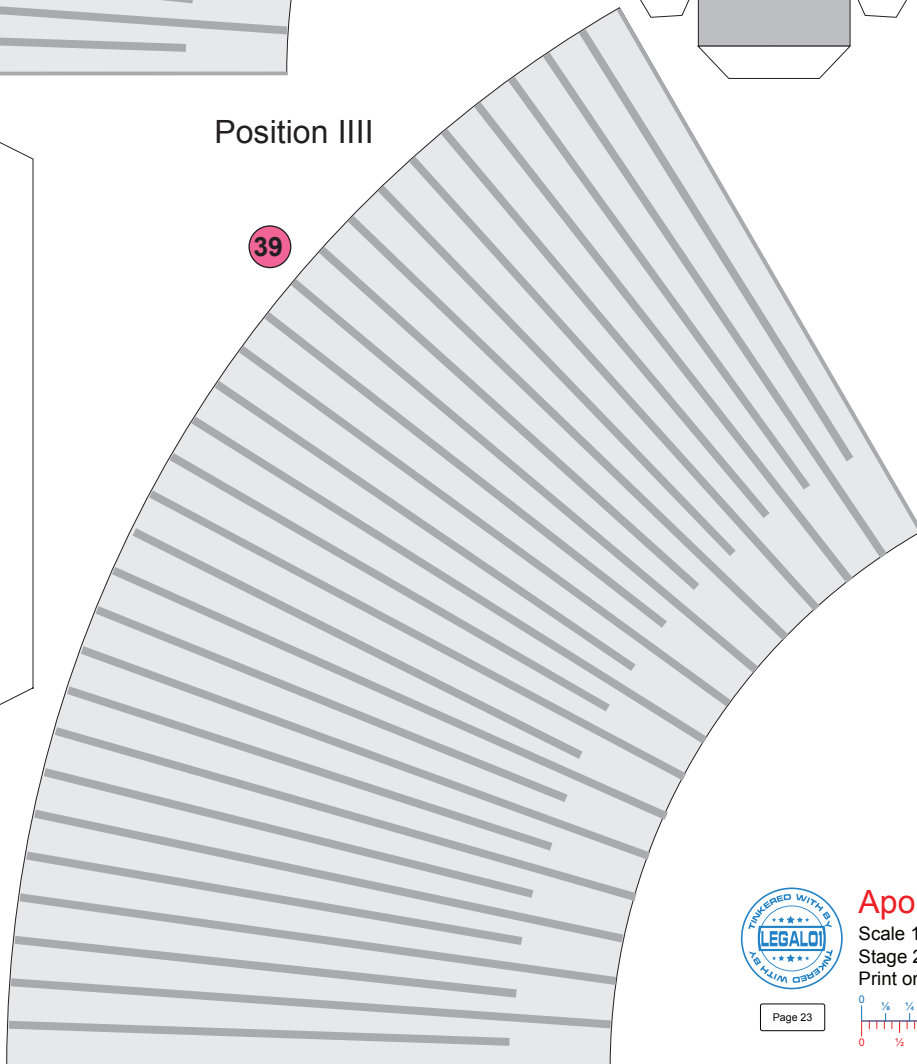

Position III

39