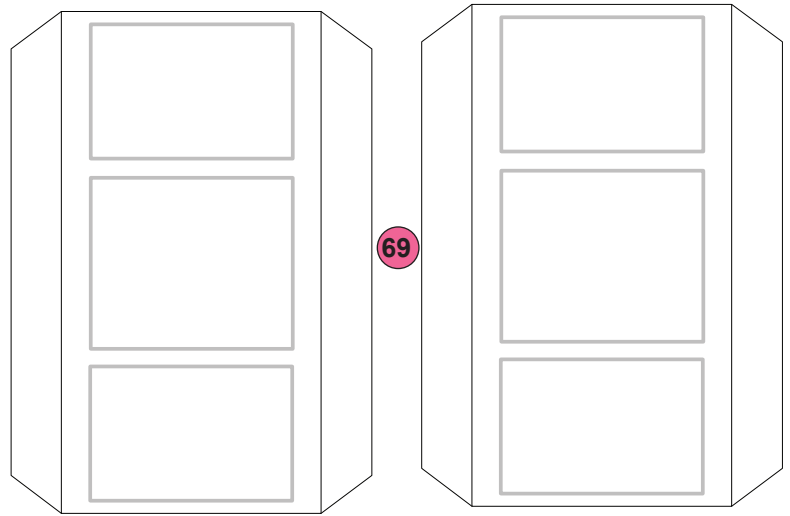

Apollo / Saturn V
Scale 1:48 © Frederic Bouchar
Stage 2 Main Body 10
Print on 120 - 160 grams paper