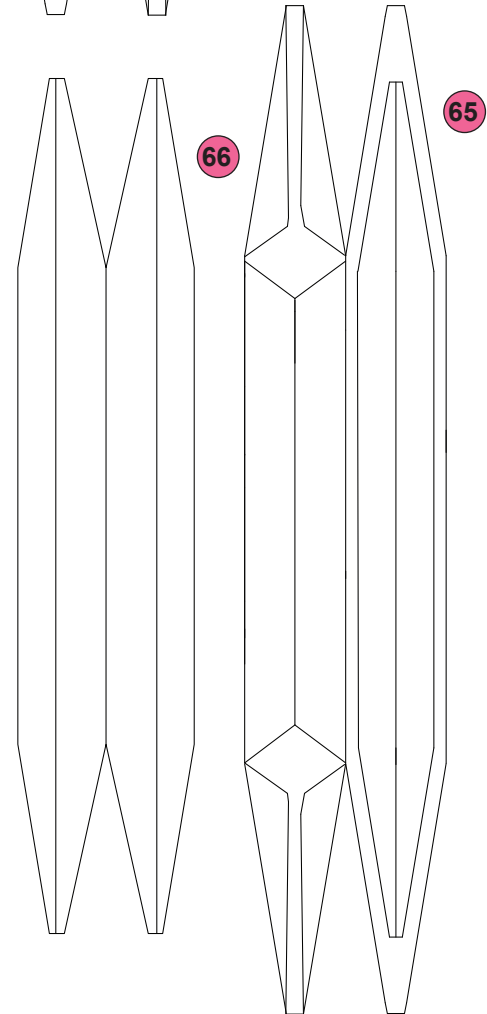

1

2

3

4

5

6

Apollo / Saturn V

Scale 1:48 © Frederic Bouchar
Stage 2 Bottom Skirt 1

Apollo / Saturn V

Scale 1:48 © Frederic Bouchar
Stage 2 Bottom Skirt 1

Print on 220 - 240 grams paper

Page 2

1

2

3

4

5

6

Apollo / Saturn V

Scale 1:48 © Frederic Bouchar
Stage 2 Bottom Skirt 1

Print on 220 - 240 grams paper

Page 3

1

2

67

68

69

68

67

Apollo / Saturn V
Scale 1:48 © Frederic Bouchar
Stage 2 Main Body 10
Print on 120 - 160 grams paper

70

71