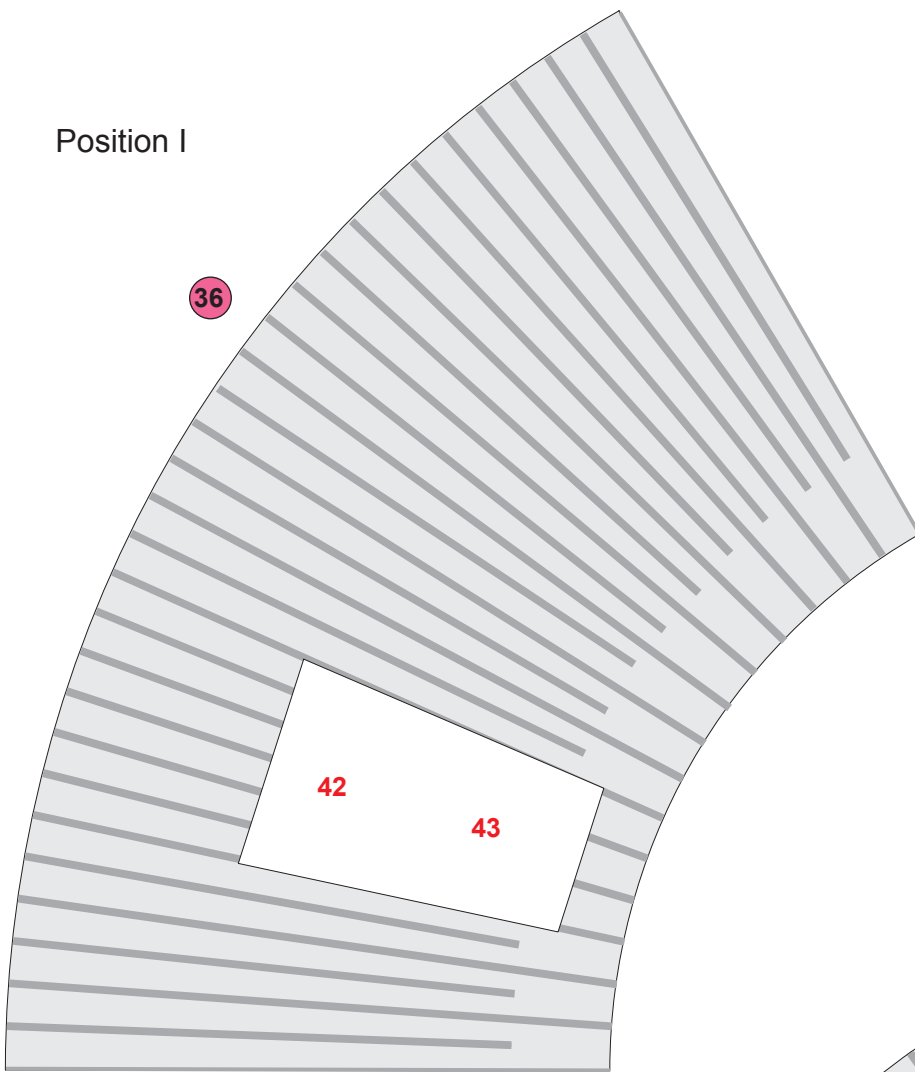

1

2

3

4

5

6

Apollo / Saturn V

Scale 1:48 © Frederic Bouchar
Stage 2 Bottom Skirt 1

Apollo / Saturn V

Scale 1:48 © Frederic Bouchar
Stage 2 Bottom Skirt 1

Print on 220 - 240 grams paper

Page 2

1

2

3

4

Position I

Position II

Apollo / Saturn V
 Scale 1:48 © Frederic Bouchar
 Stage 2 Main Body 7
 Print on 220 - 240 grams paper

Position III

38

44

44

44