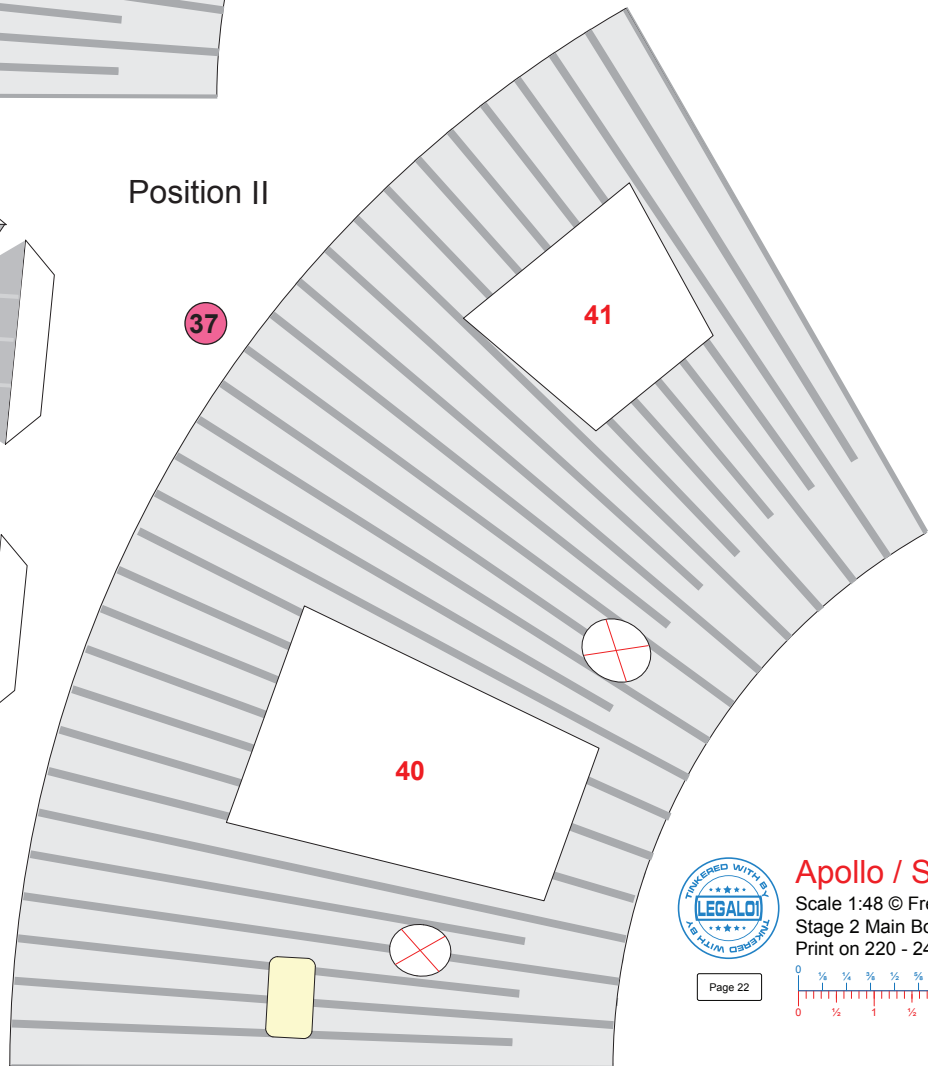

22

27

28

29

Apollo / Saturn V
 Scale 1:48 © Frederic Bouchar
 Stage 2 Main Body 5
 Print on 220 - 240 grams paper

Apollo / Saturn V

Scale 1:48 © Frederic Bouchar
 Stage 2 Main Body 6
 Print on 220 - 240 grams paper

Position I

Position II

Apollo / Saturn V
 Scale 1:48 © Frederic Bouchar
 Stage 2 Main Body 7
 Print on 220 - 240 grams paper

Position III

38

44

44

44