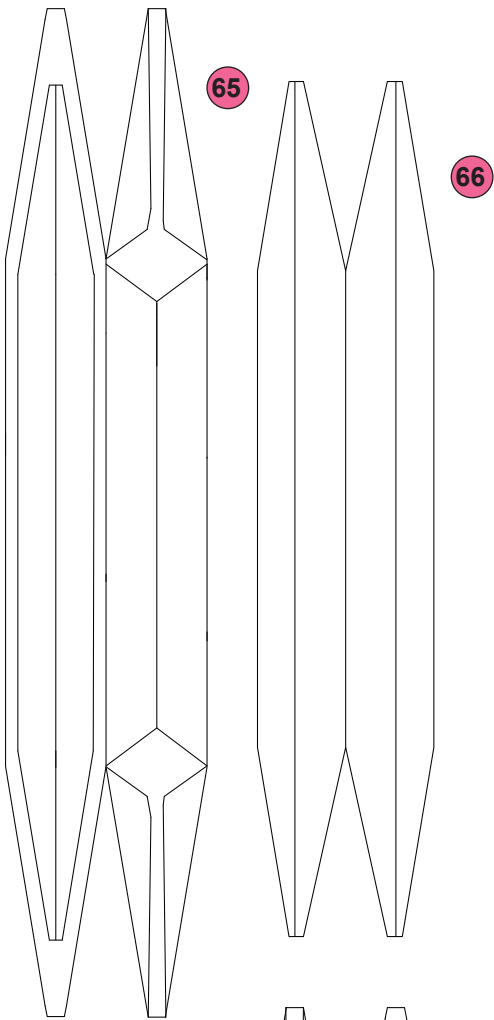

1

2

3

4

5

6

Apollo / Saturn V

Scale 1:48 © Frederic Bouchar
Stage 2 Bottom Skirt 1

Apollo / Saturn V

Scale 1:48 © Frederic Bouchar
Stage 2 Bottom Skirt 1

Print on 220 - 240 grams paper

Page 2

1

2

3

4

5

6

Apollo / Saturn V

Scale 1:48 © Frederic Bouchar
Stage 2 Bottom Skirt 1

Print on 220 - 240 grams paper

Page 3

1

2

67

68

69

68

67

Apollo / Saturn V
Scale 1:48 © Frederic Bouchar
Stage 2 Main Body 10
Print on 120 - 160 grams paper

70

71