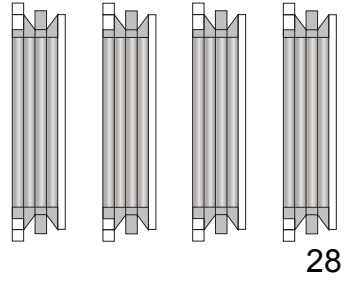

Apollo / Saturn V

Scale 1:48 © Greet A. Peterusma

Thrust Structure Part 6

Print on 100 - 120 grams paper

Page 8