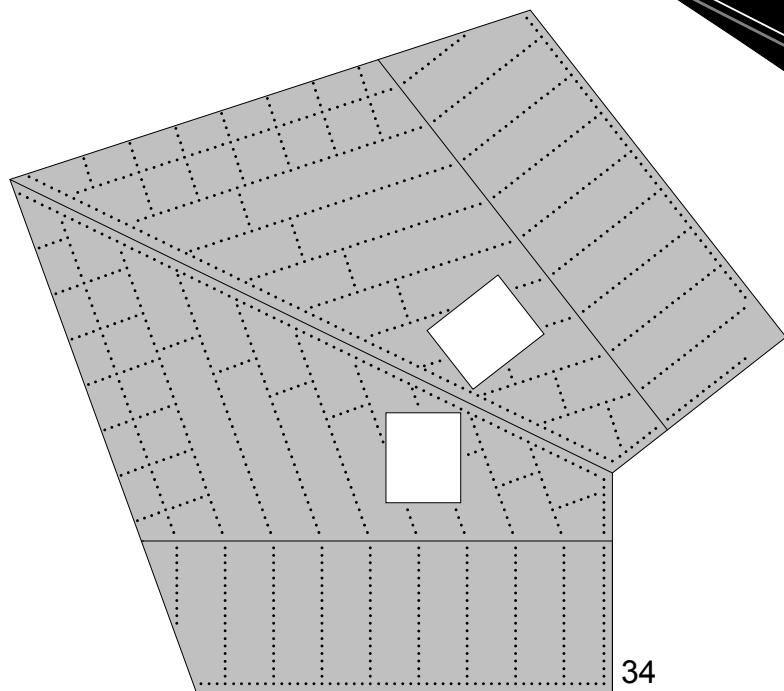

Print on 160 - 180 grams paper

Apollo / Saturn V

Scale 1:48 © Greelt A. Peterusma

Thrust Structure Part 8

Print on 160 - 180 grams paper

Page 15

Fold and glue
this sides this way

Apollo / Saturn V