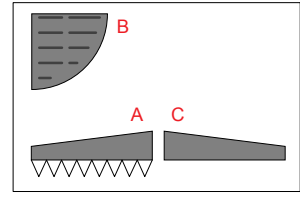

25

Apollo / Saturn V

Scale 1:48 © Greelt A. Peterusma

Thrust Structure Part 7

Print on 160 - 180 grams paper

Page 10

33L

33R