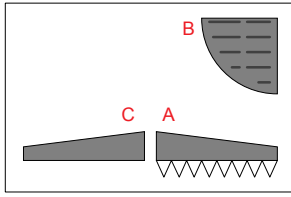

33R

19

35

Apollo / Saturn V

Scale 1:48 © Greelt A. Peterusma

Thrust Structure Part 7

Print on 160 - 180 grams paper

Page 12