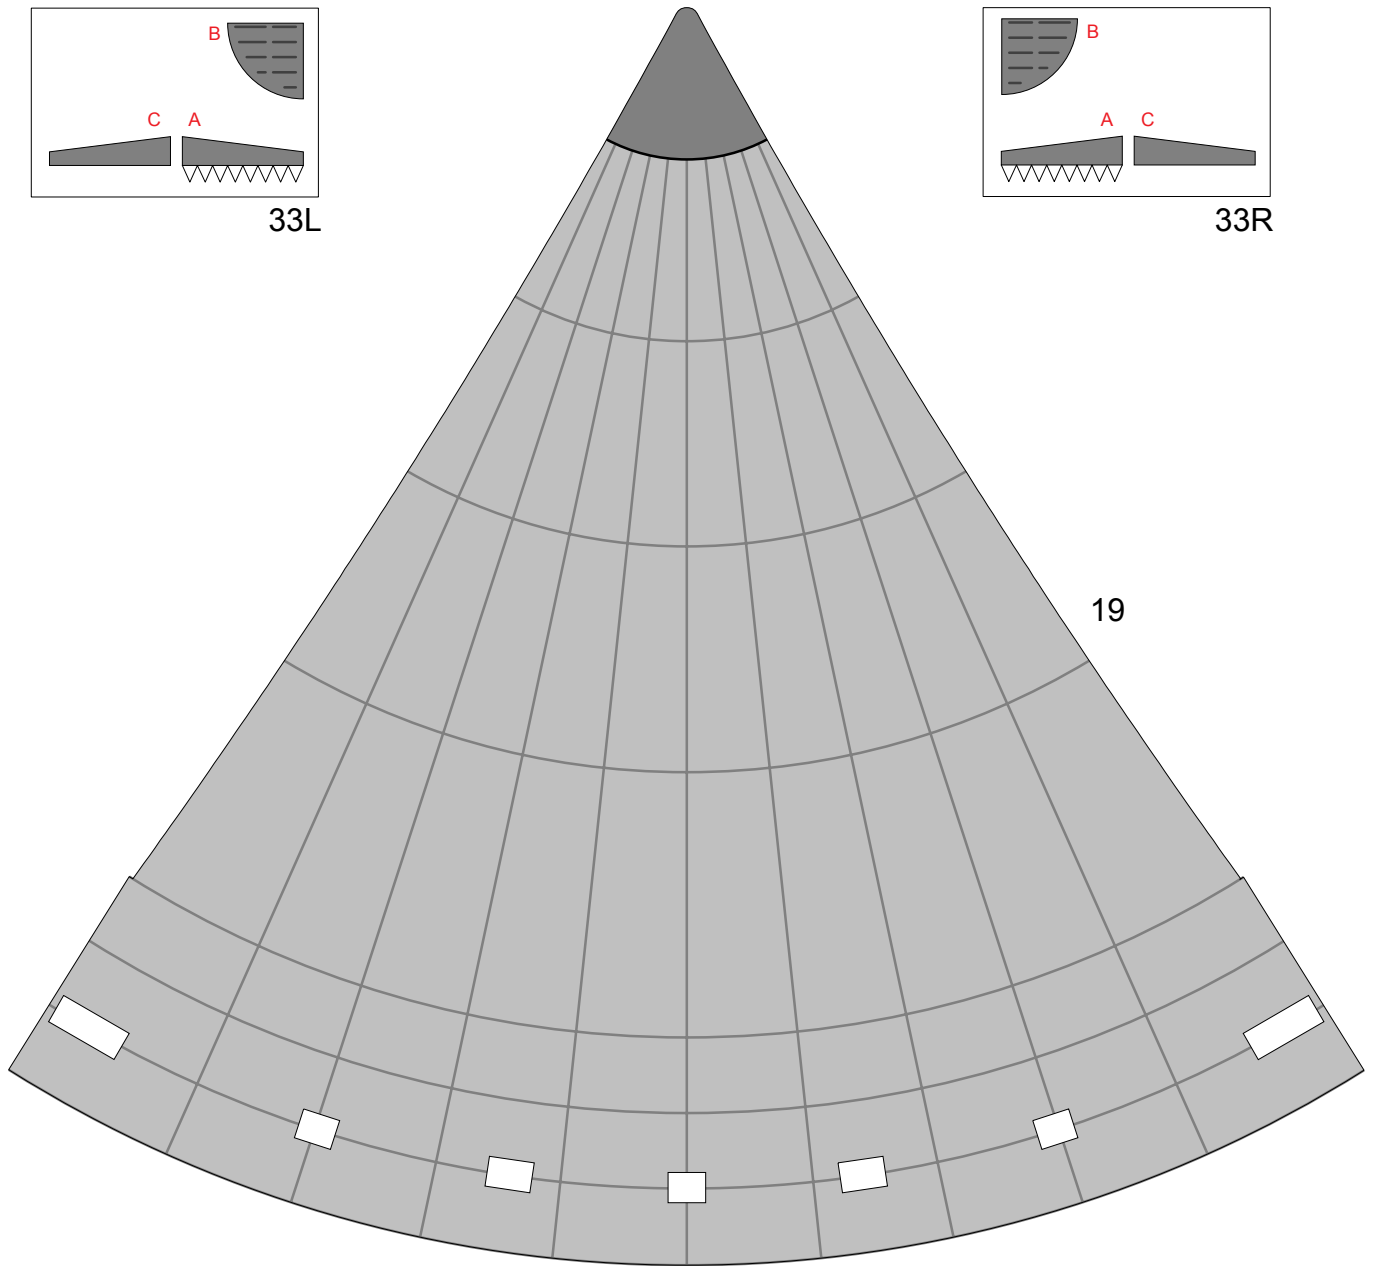

Apollo / Saturn V

Scale 1:48 © Greelt A. Peterusma

Thrust Structure Part 7

Print on 160 - 180 grams paper

Page 13

33L

33R

19

35