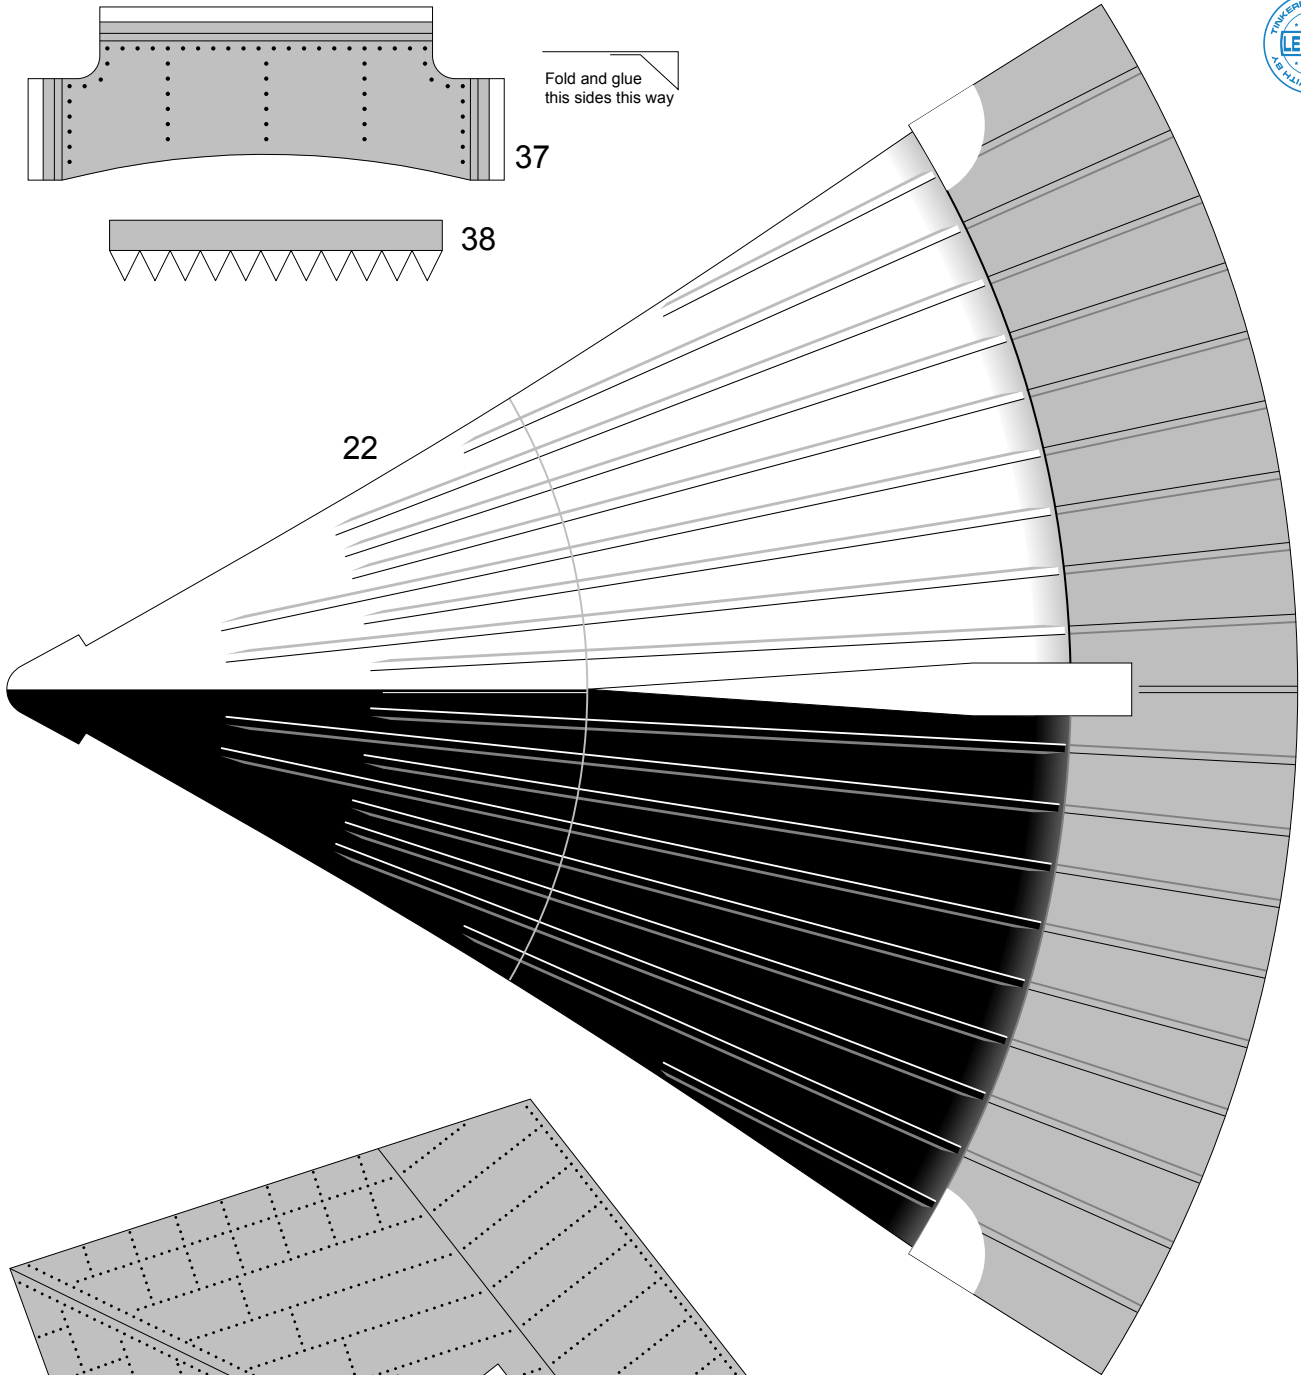

Apollo / Saturn V

Scale 1:48

Page 14

© Greelt A. Peterusma

Thrust Structure

Print on 160 - 180 grams paper