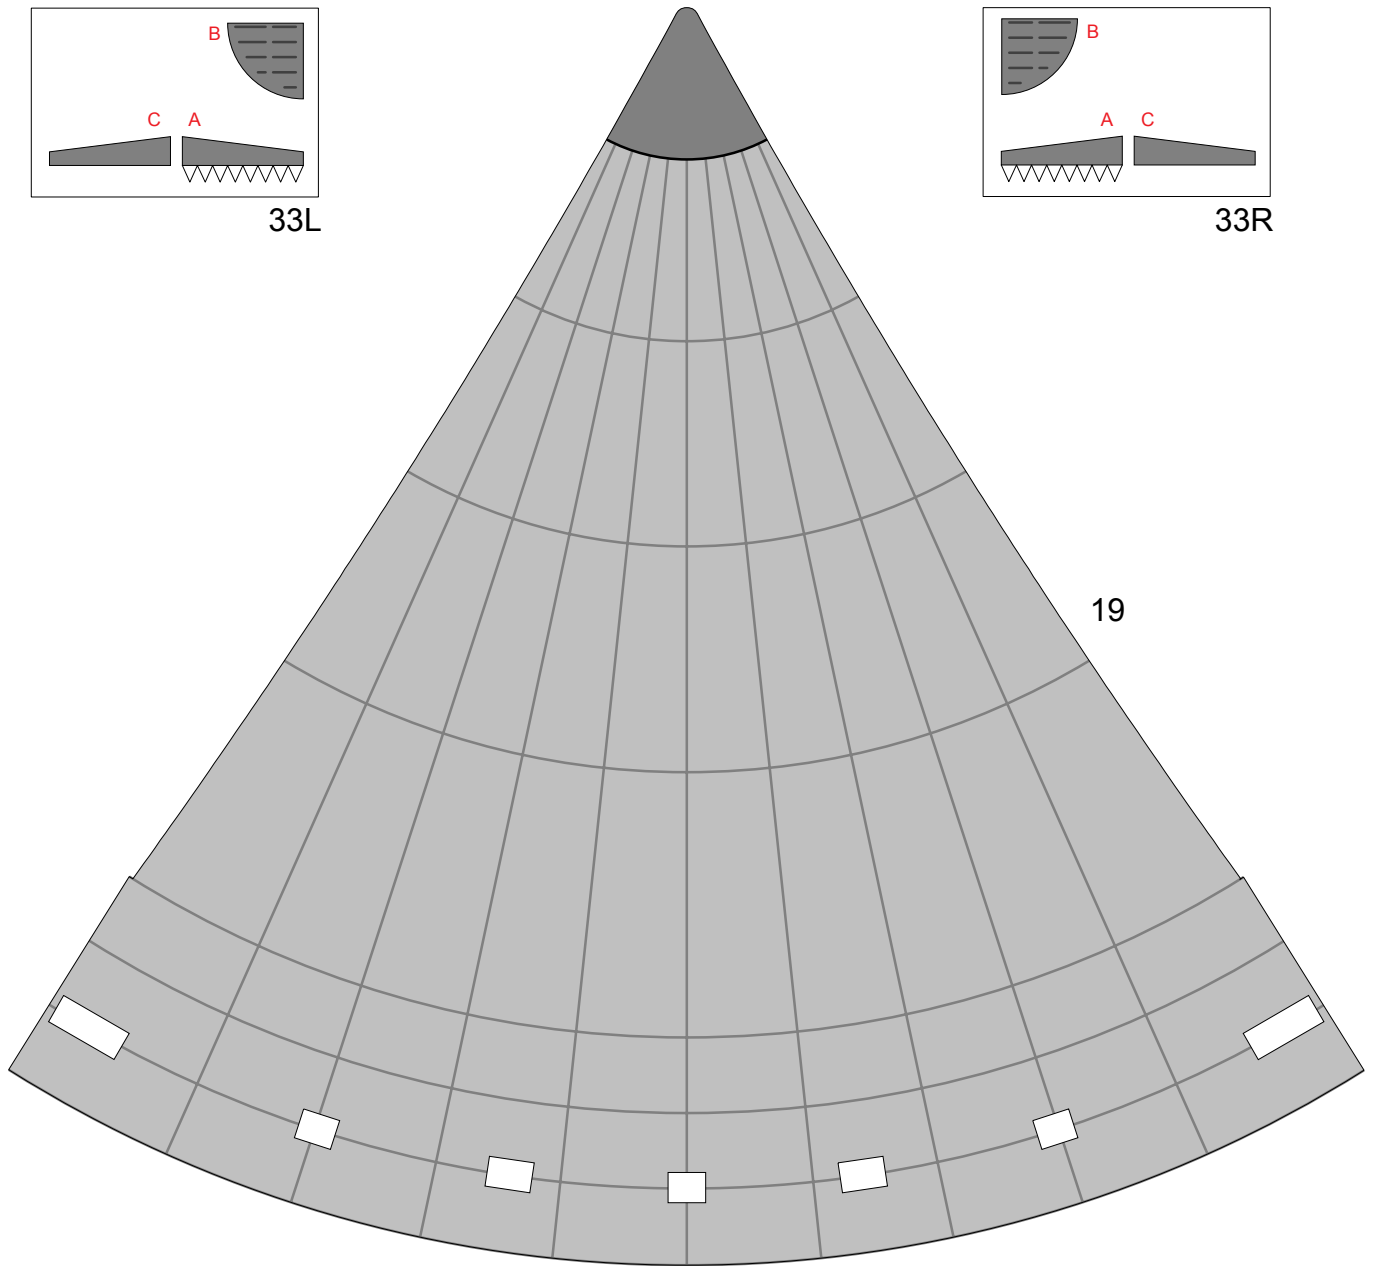

25

Apollo / Saturn V

Scale 1:48 © Greelt A. Peterusma

Thrust Structure Part 7

Print on 160 - 180 grams paper

Page 10

33L

33R