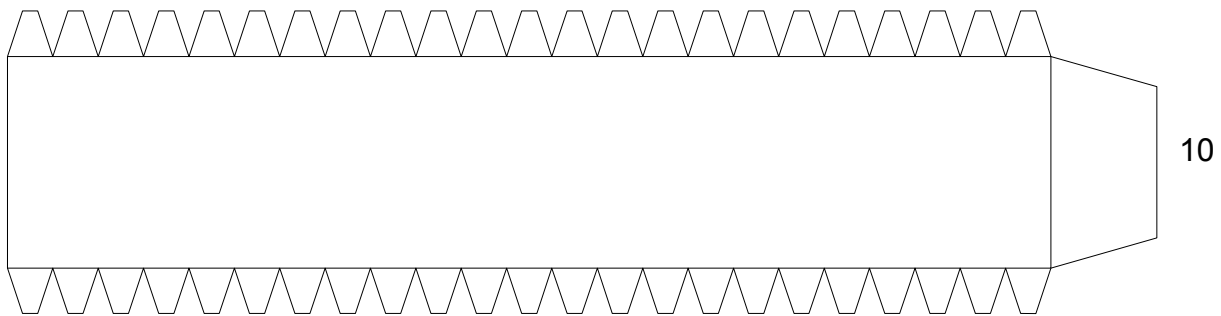

Thrust Structure Part 2

Print on 220 - 240 grams paper

Page 2

Apollo / Saturn V

Scale 1:48 © Greet A. Peterusma

Thrust Structure Part 3

Print on 220 - 240 grams paper

Page 3