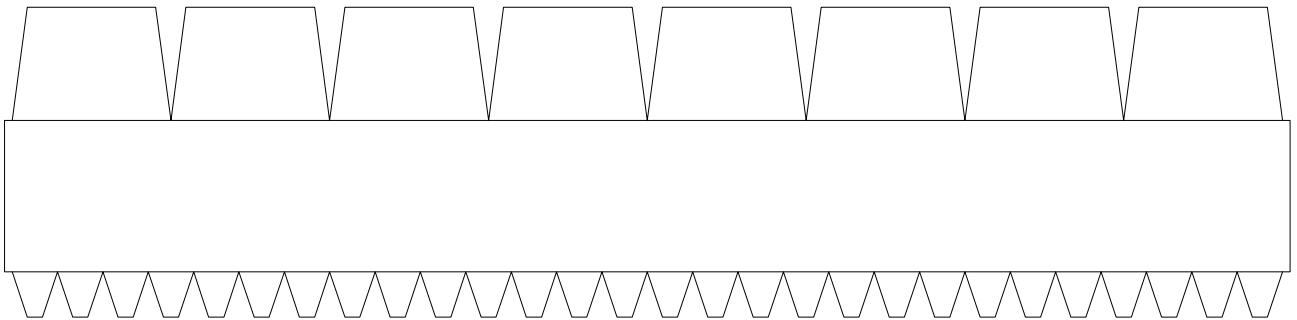

Apollo / Saturn V

Scale 1:48 © Greelt A. Peterusma

Thrust Structure Part 4

Print on 220 - 240 grams paper

Page 5

1

12

11

13

31

14

15