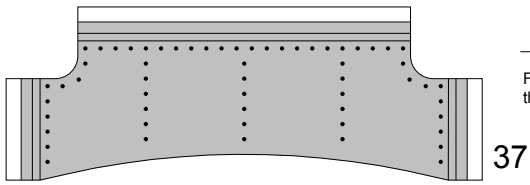

Print on 160 - 180 grams paper

Apollo / Saturn V

Scale 1:48 © Greelt A. Peterusma

Thrust Structure Part 8

Print on 160 - 180 grams paper

Page 15

Fold and glue
this sides this way

Apollo / Saturn V