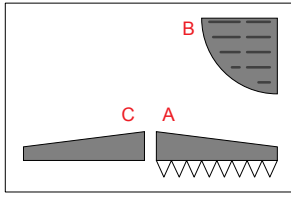

19

35

Apollo / Saturn V

Scale 1:48 © Greelt A. Peterusma

Thrust Structure Part 7

Print on 160 - 180 grams paper

Page 11

33L