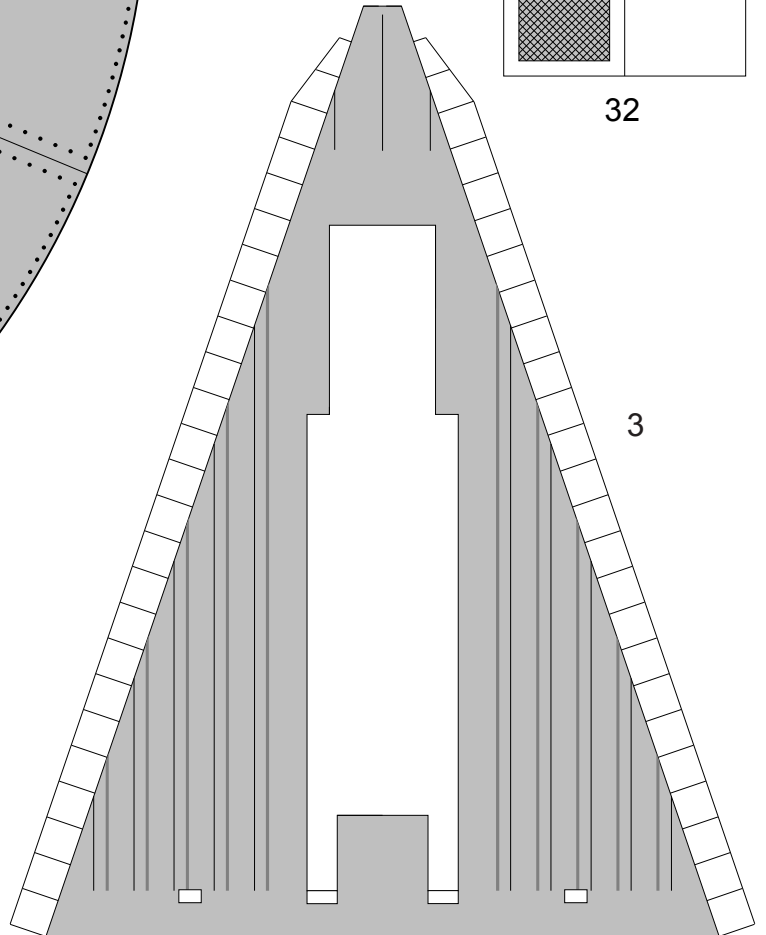

Apollo / Saturn V

Scale 1:48 © Greelt A. Peterusma

Thrust Structure Part 1

Print on 220 - 240 grams paper

Page 1

32

Apollo / Saturn V

Scale 1:48 © Greelt A. Peterusma

Thrust Structure Part 2

Print on 220 - 240 grams paper

Page 2

Apollo / Saturn V

Scale 1:48 © Greet A. Peterusma

Thrust Structure Part 3

Print on 220 - 240 grams paper

Page 3

Apollo / Saturn V

Scale 1:48 © Greelt A. Peterusma

Thrust Structure Part 4

Print on 220 - 240 grams paper

Page 4

1

12

11

Page 13

33L

33R

19

35

Apollo / Saturn V

Scale 1:48 © Greelt A. Peterusma

Thrust Structure Part 8