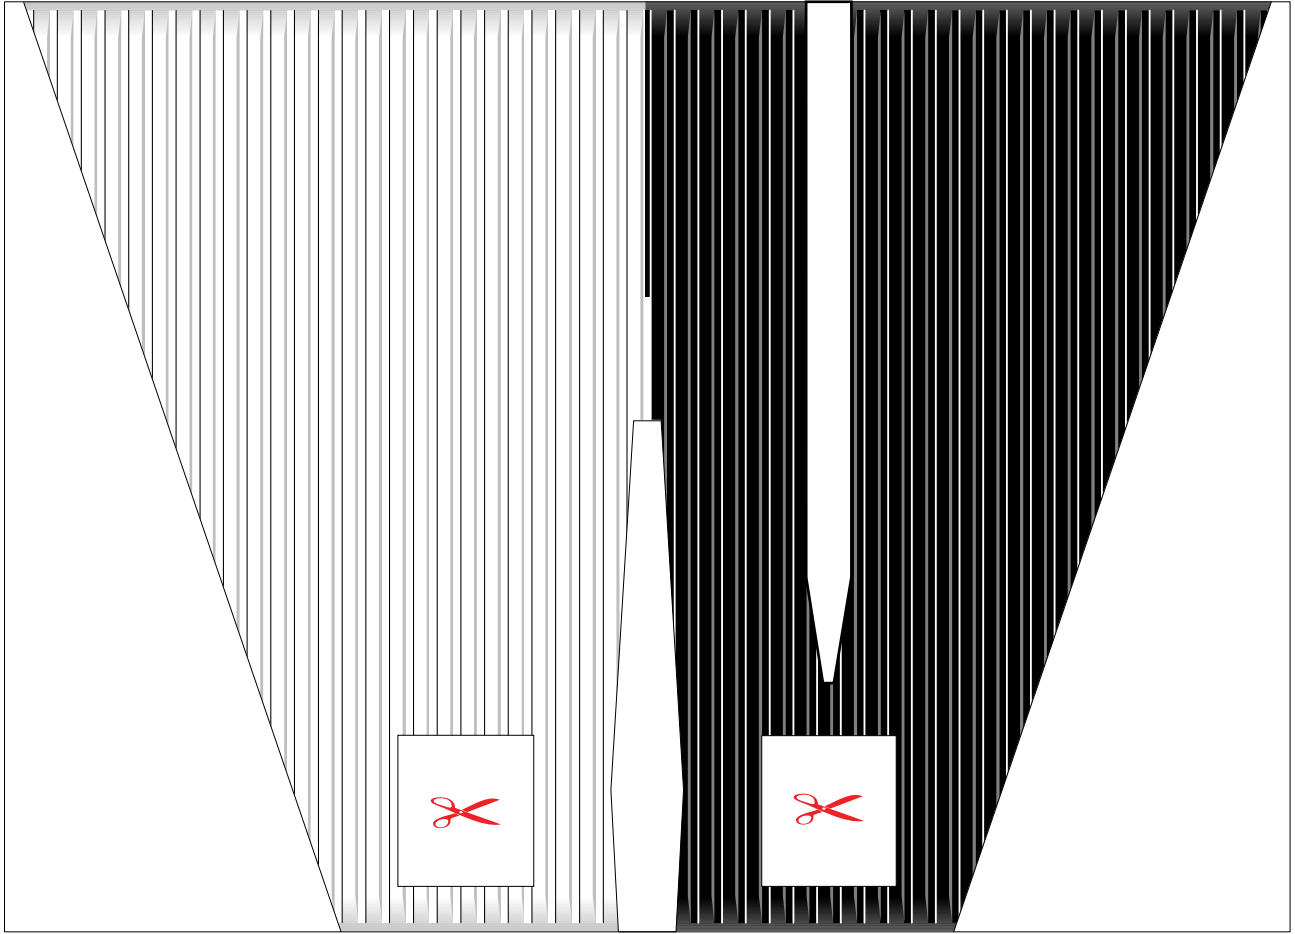

Apollo / Saturn V

Scale 1:48 © Greelt A. Peterusma

Thrust Structure Part 4

Print on 220 - 240 grams paper

Page 7