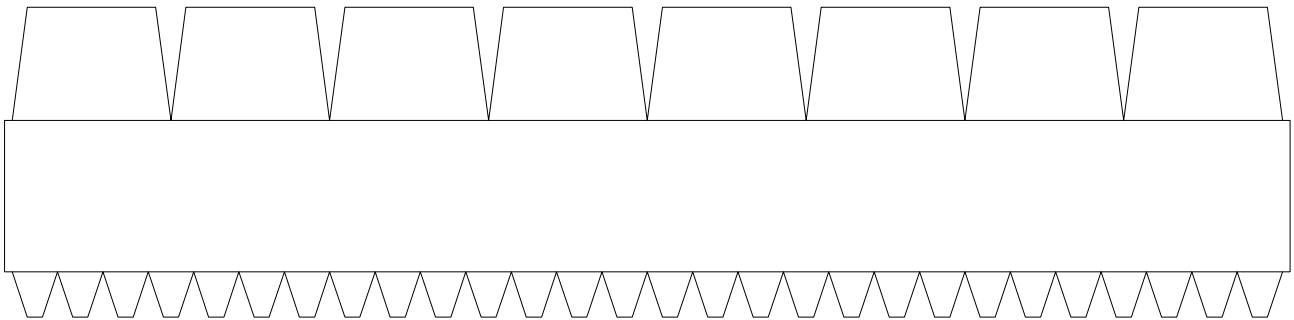

Apollo / Saturn V

Scale 1:48 © Greelt A. Peterusma

Thrust Structure Part 4

Print on 220 - 240 grams paper

Page 6

2

12

11