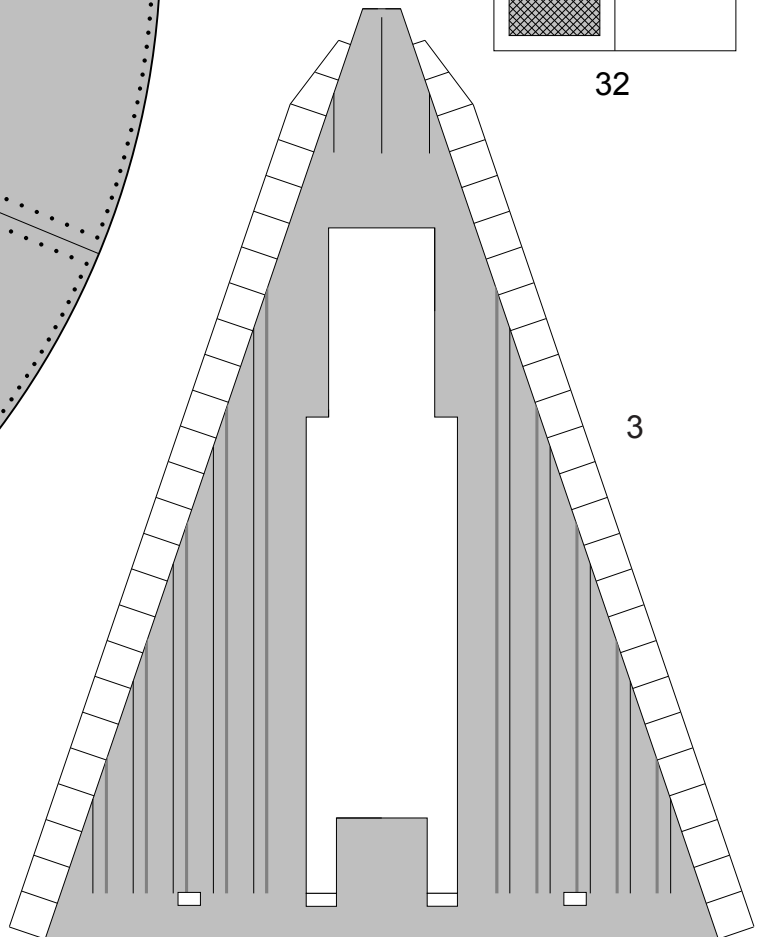

Apollo / Saturn V

Scale 1:48 © Greelt A. Peterusma

Thrust Structure Part 1

Print on 220 - 240 grams paper

Page 1

32

Apollo / Saturn V

Scale 1:48 © Greelt A. Peterusma

Thrust Structure Part 2

Print on 220 - 240 grams paper

Page 2

Apollo / Saturn V

Scale 1:48 © Greet A. Peterusma

Thrust Structure Part 3

Print on 220 - 240 grams paper

Page 3

Apollo / Saturn V

Scale 1:48 © Greelt A. Peterusma

Thrust Structure Part 4

Print on 220 - 240 grams paper

Page 4

1

12

11

Page 13

33L

33R

19

35

Apollo / Saturn V

Scale 1:48 © Greelt A. Peterusma

Thrust Structure Part 8