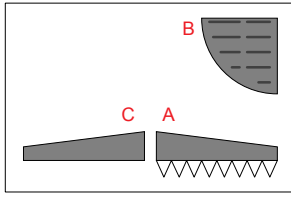

Apollo / Saturn V

Scale 1:48 © Greelt A. Peterusma

Thrust Structure Part 7

Print on 160 - 180 grams paper

Page 13

33L