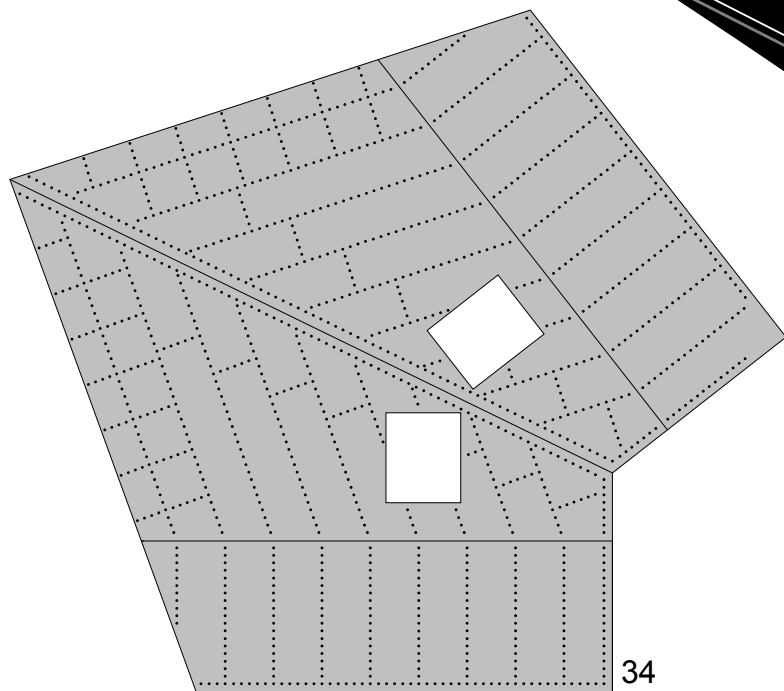

Print on 160 - 180 grams paper

Apollo / Saturn V

Scale 1:48 © Greelt A. Peterusma

Thrust Structure Part 8

Print on 160 - 180 grams paper

Page 17

Fold and glue
this sides this way

Apollo / Saturn V