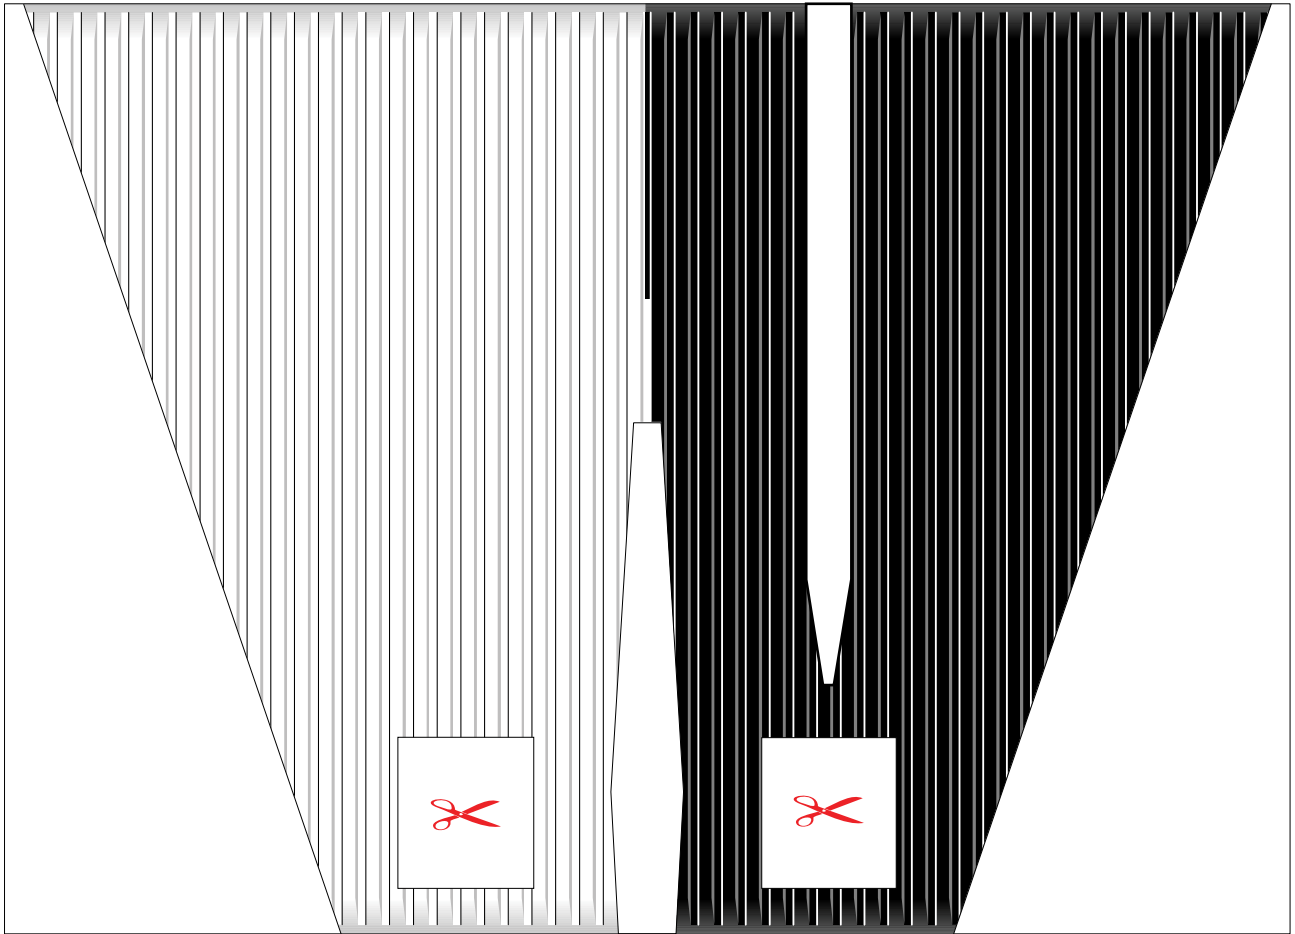

Apollo / Saturn V

Scale 1:48 © Greelt A. Peterusma

Thrust Structure Part 4

Print on 220 - 240 grams paper

Page 6

2

12

11