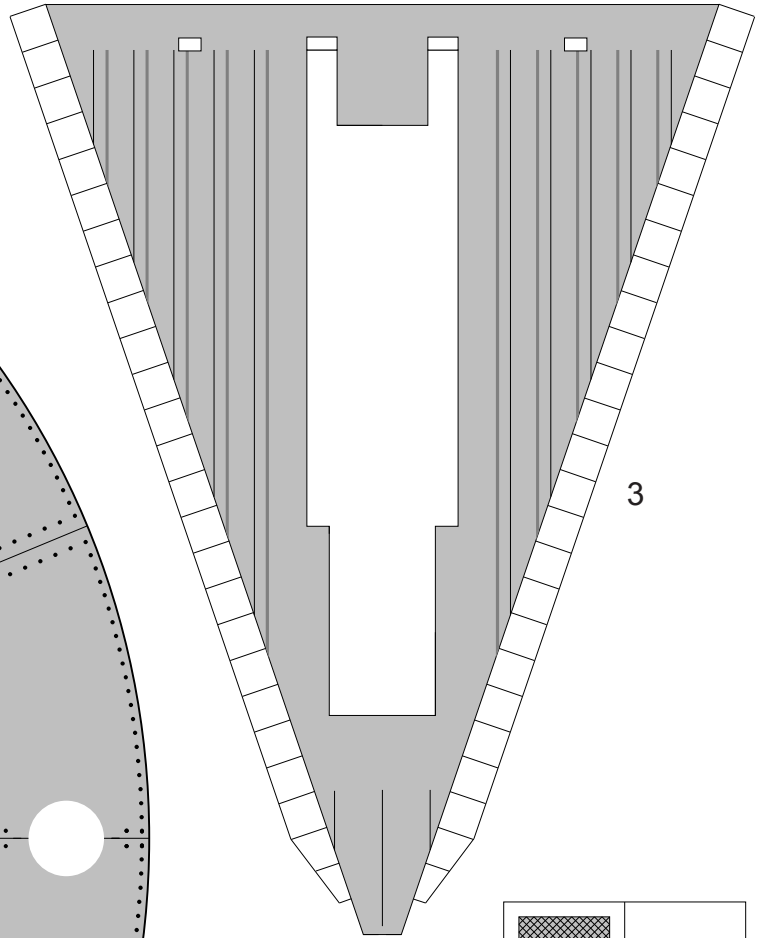

Apollo / Saturn V

Scale 1:48 © Greelt A. Peterusma

Thrust Structure Part 1

Print on 220 - 240 grams paper

Page 1

32

Apollo / Saturn V

Scale 1:48 © Greelt A. Peterusma

Thrust Structure Part 2

Print on 220 - 240 grams paper

Page 2

Apollo / Saturn V

Scale 1:48 © Greet A. Peterusma

Thrust Structure Part 3

Print on 220 - 240 grams paper

Page 3

Apollo / Saturn V

Scale 1:48 © Greelt A. Peterusma

Thrust Structure Part 4

Print on 220 - 240 grams paper

Page 4

1

12

11

Page 13

33L

33R

19

35

Apollo / Saturn V

Scale 1:48 © Greelt A. Peterusma

Thrust Structure Part 8