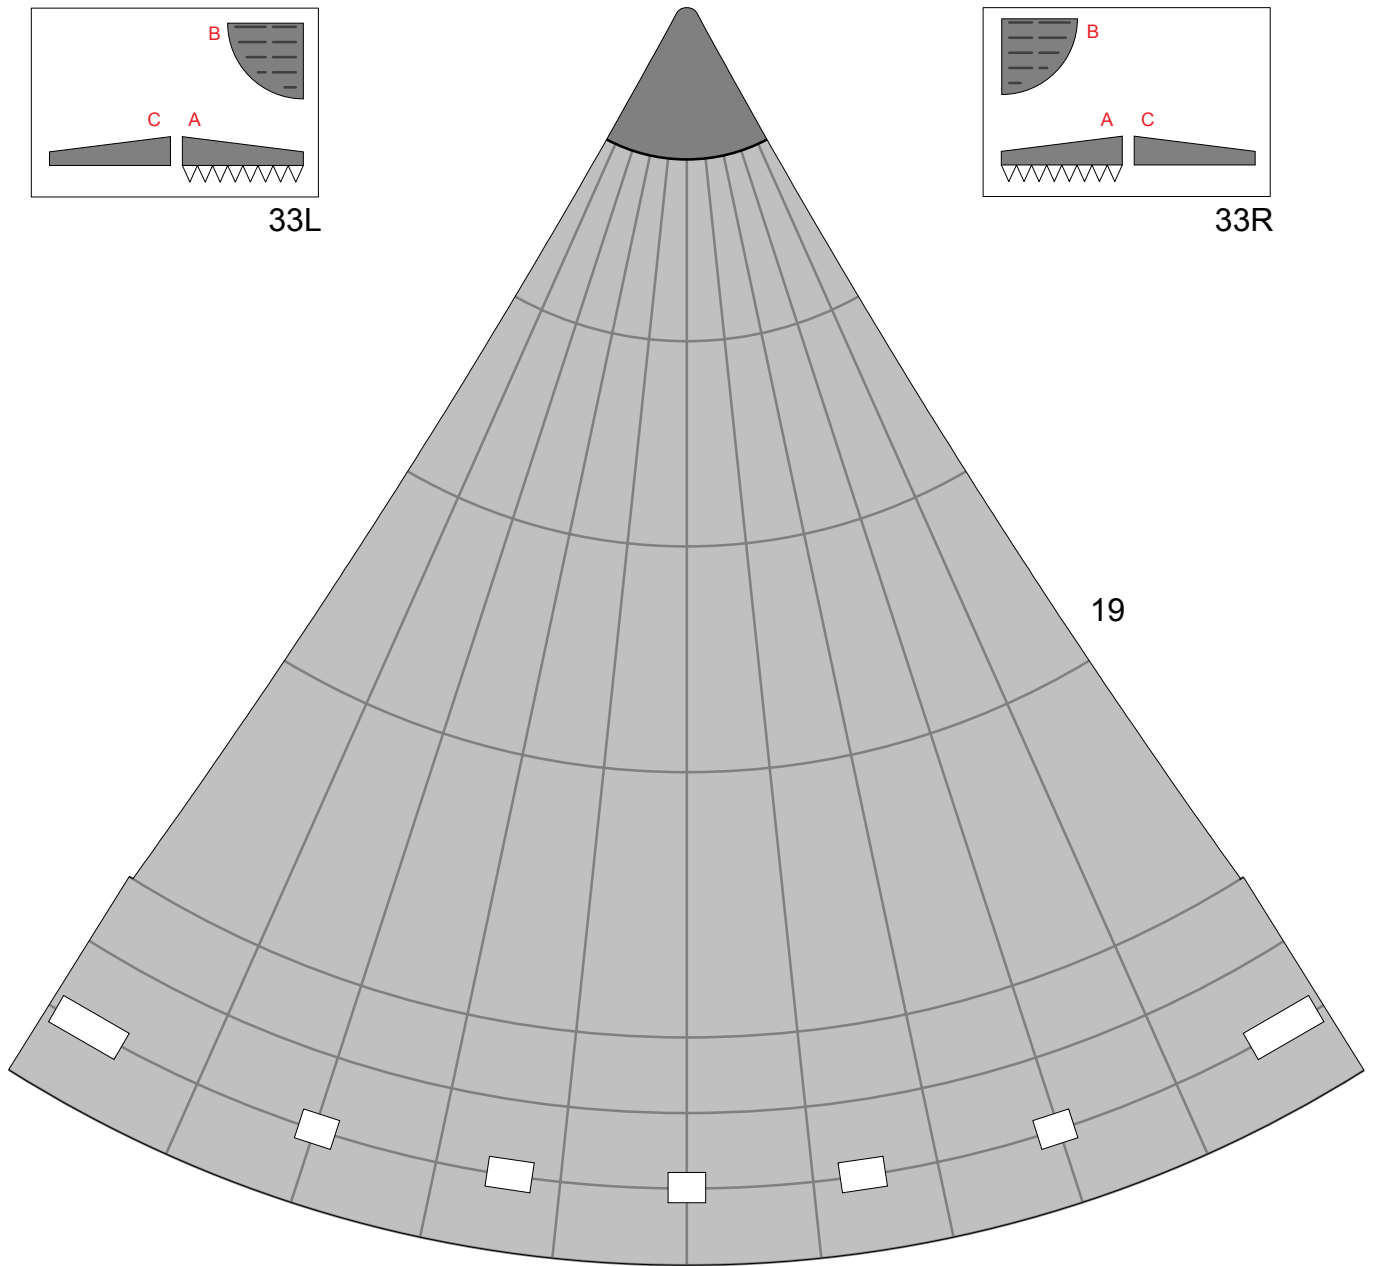

Apollo / Saturn V

Scale 1:48 © Greelt A. Peterusma

Thrust Structure Part 7

Print on 160 - 180 grams paper

Page 12

33L

33R

19

35