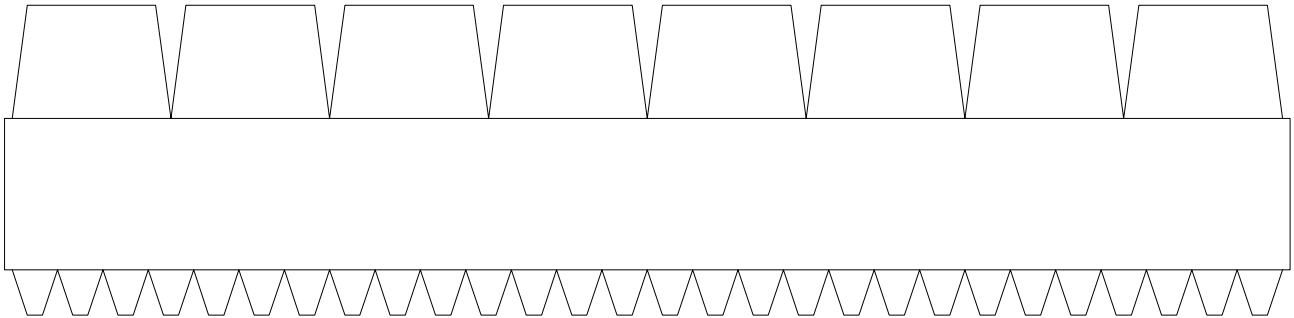

Apollo / Saturn V

Scale 1:48 © Greelt A. Peterusma

Thrust Structure Part 4

Print on 220 - 240 grams paper

Page 7

2

12

11

13

31

14

15