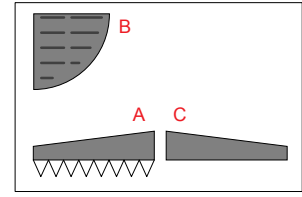

19

35

Apollo / Saturn V

Scale 1:48 © Greelt A. Peterusma

Thrust Structure Part 7

Print on 160 - 180 grams paper

Page 11

33L