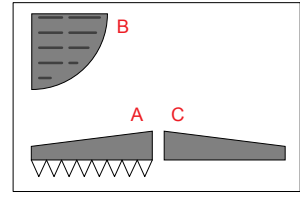

Apollo / Saturn V

Scale 1:48 © Greelt A. Peterusma

Thrust Structure Part 7

Print on 160 - 180 grams paper

Page 13

33L

33R

19

35