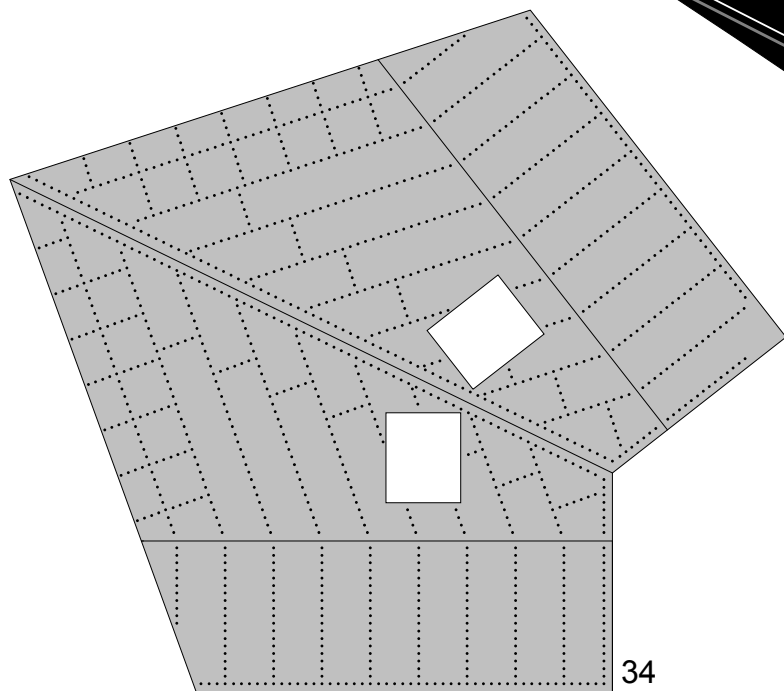

Apollo / Saturn V

Scale 1:48

Page 14

© Greelt A. Peterusma

Thrust Structure

Print on 160 - 180 grams paper