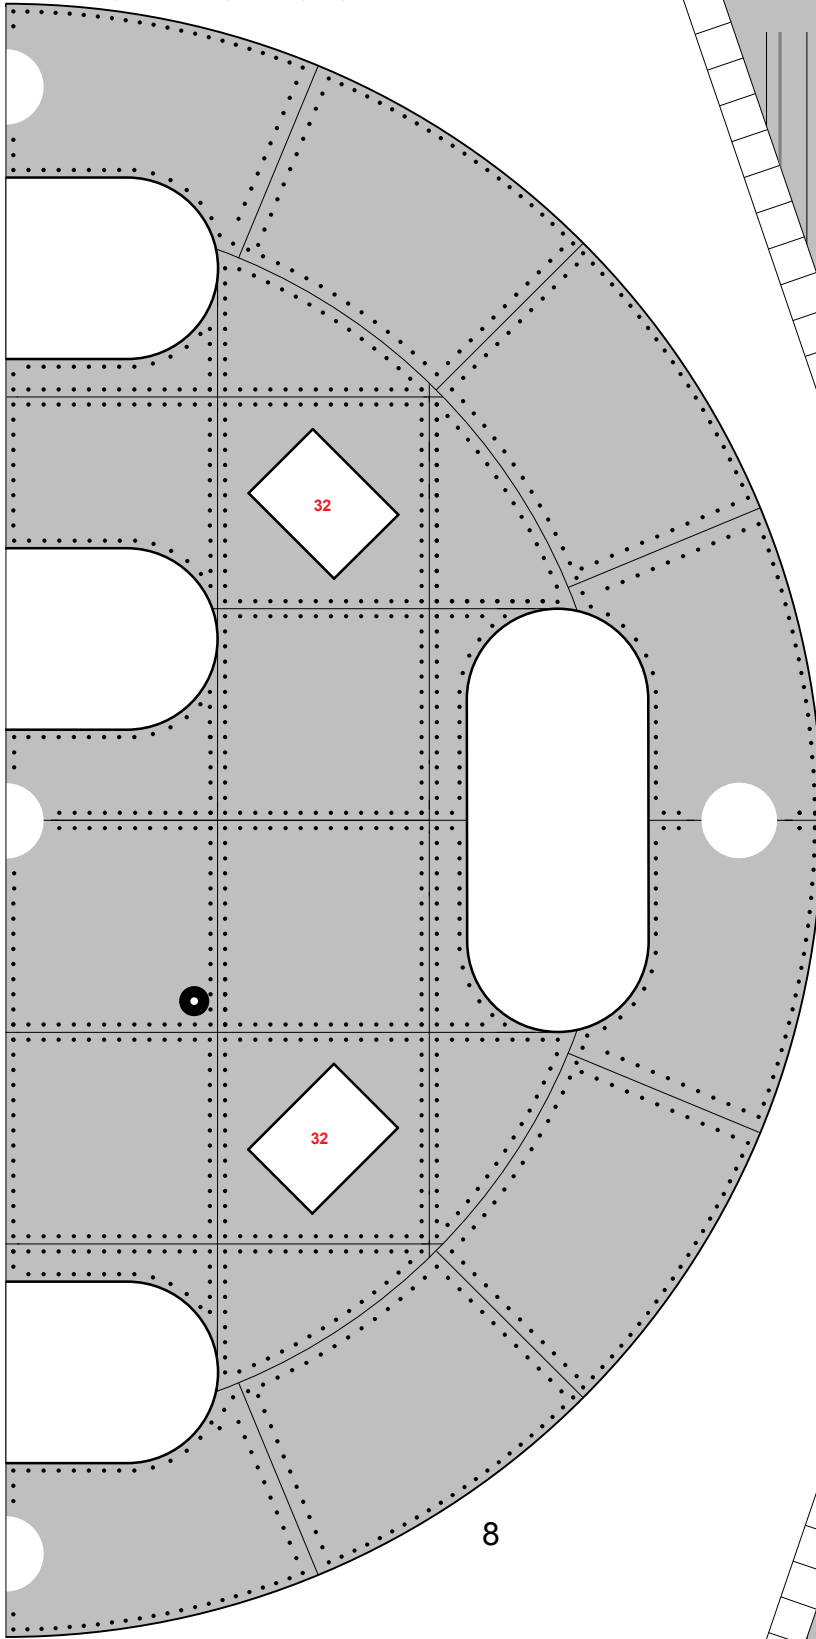

Apollo / Saturn V

Scale 1:48 © Greelt A. Peterusma

Thrust Structure Part 1

Print on 220 - 240 grams paper

Page 1

32

Apollo / Saturn V

Scale 1:48 © Greelt A. Peterusma

Thrust Structure Part 2

Print on 220 - 240 grams paper

Page 2

Apollo / Saturn V

Scale 1:48 © Greet A. Peterusma

Thrust Structure Part 3

Print on 220 - 240 grams paper

Page 3

Apollo / Saturn V

Scale 1:48 © Greelt A. Peterusma

Thrust Structure Part 4

Print on 220 - 240 grams paper

Page 4

1

12

11

13

31

14

15

Apollo / Saturn V

Scale 1:48 © Greelt A. Peterusma

Thrust Structure Part 4

Print on 220 - 240 grams paper