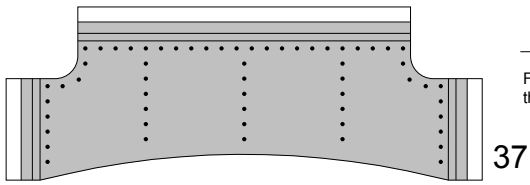

Apollo / Saturn V

Scale 1:48 © Greelt A. Peterusma

Thrust Structure Part 8

Print on 160 - 180 grams paper

Page 16

Fold and glue
this sides this way