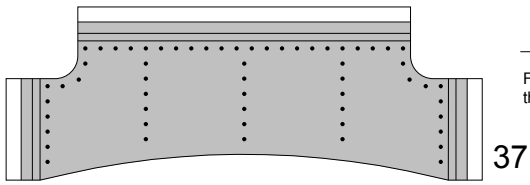

Apollo / Saturn V

Scale 1:48 © Greelt A. Peterusma

Thrust Structure Part 8

Print on 160 - 180 grams paper

Page 14

Fold and glue
this sides this way