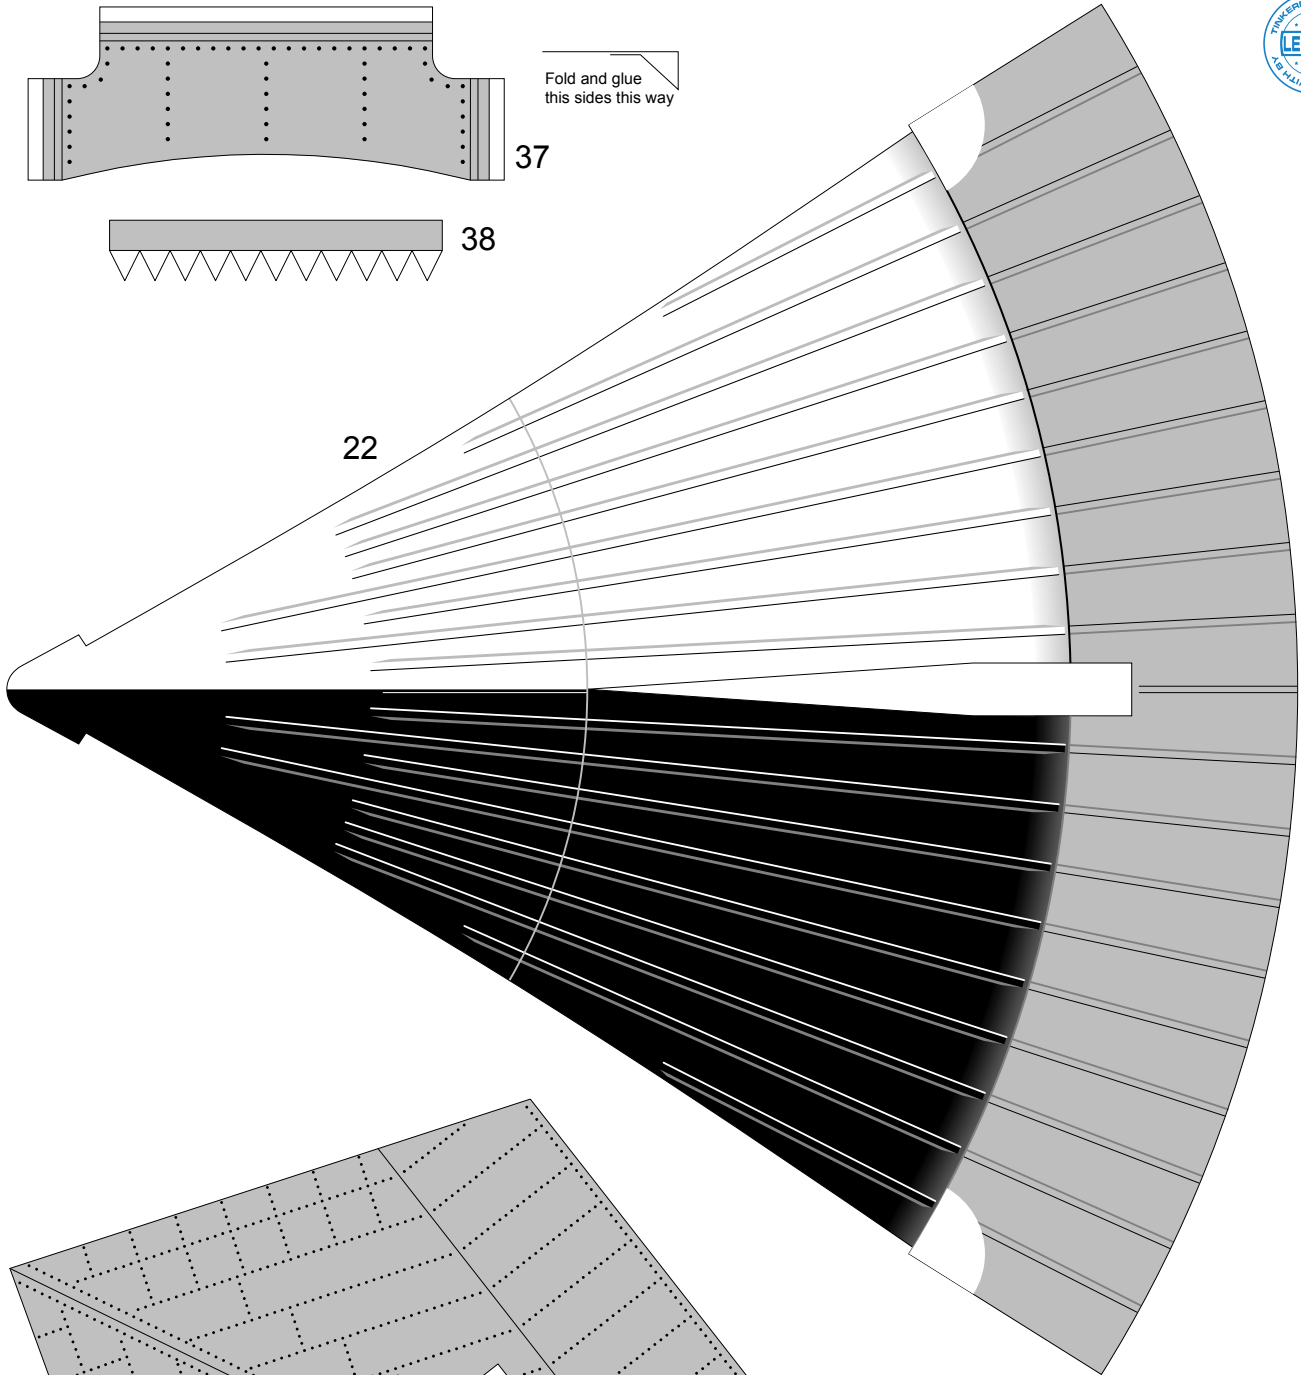

Print on 160 - 180 grams paper

Apollo / Saturn V

Scale 1:48 © Greelt A. Peterusma

Thrust Structure Part 8

Print on 160 - 180 grams paper

Page 17

Fold and glue
this sides this way

Apollo / Saturn V