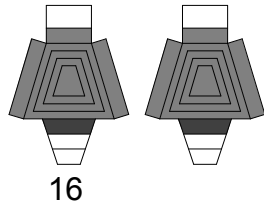

Apollo / Saturn V

Scale 1:48 © Greet A. Peterusma

Thrust Structure Part 6

Print on 100 - 120 grams paper

Page 8