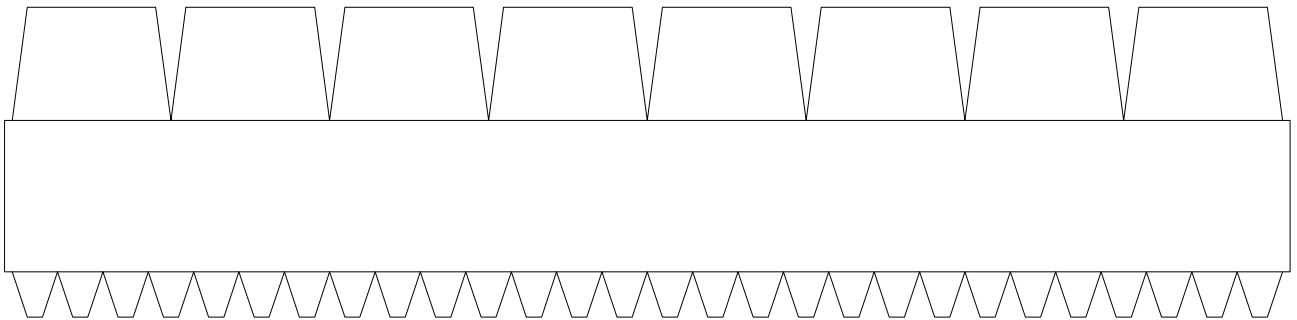

Apollo / Saturn V

Scale 1:48 © Greelt A. Peterusma

Thrust Structure Part 4

Print on 220 - 240 grams paper

Page 4

1

12

11