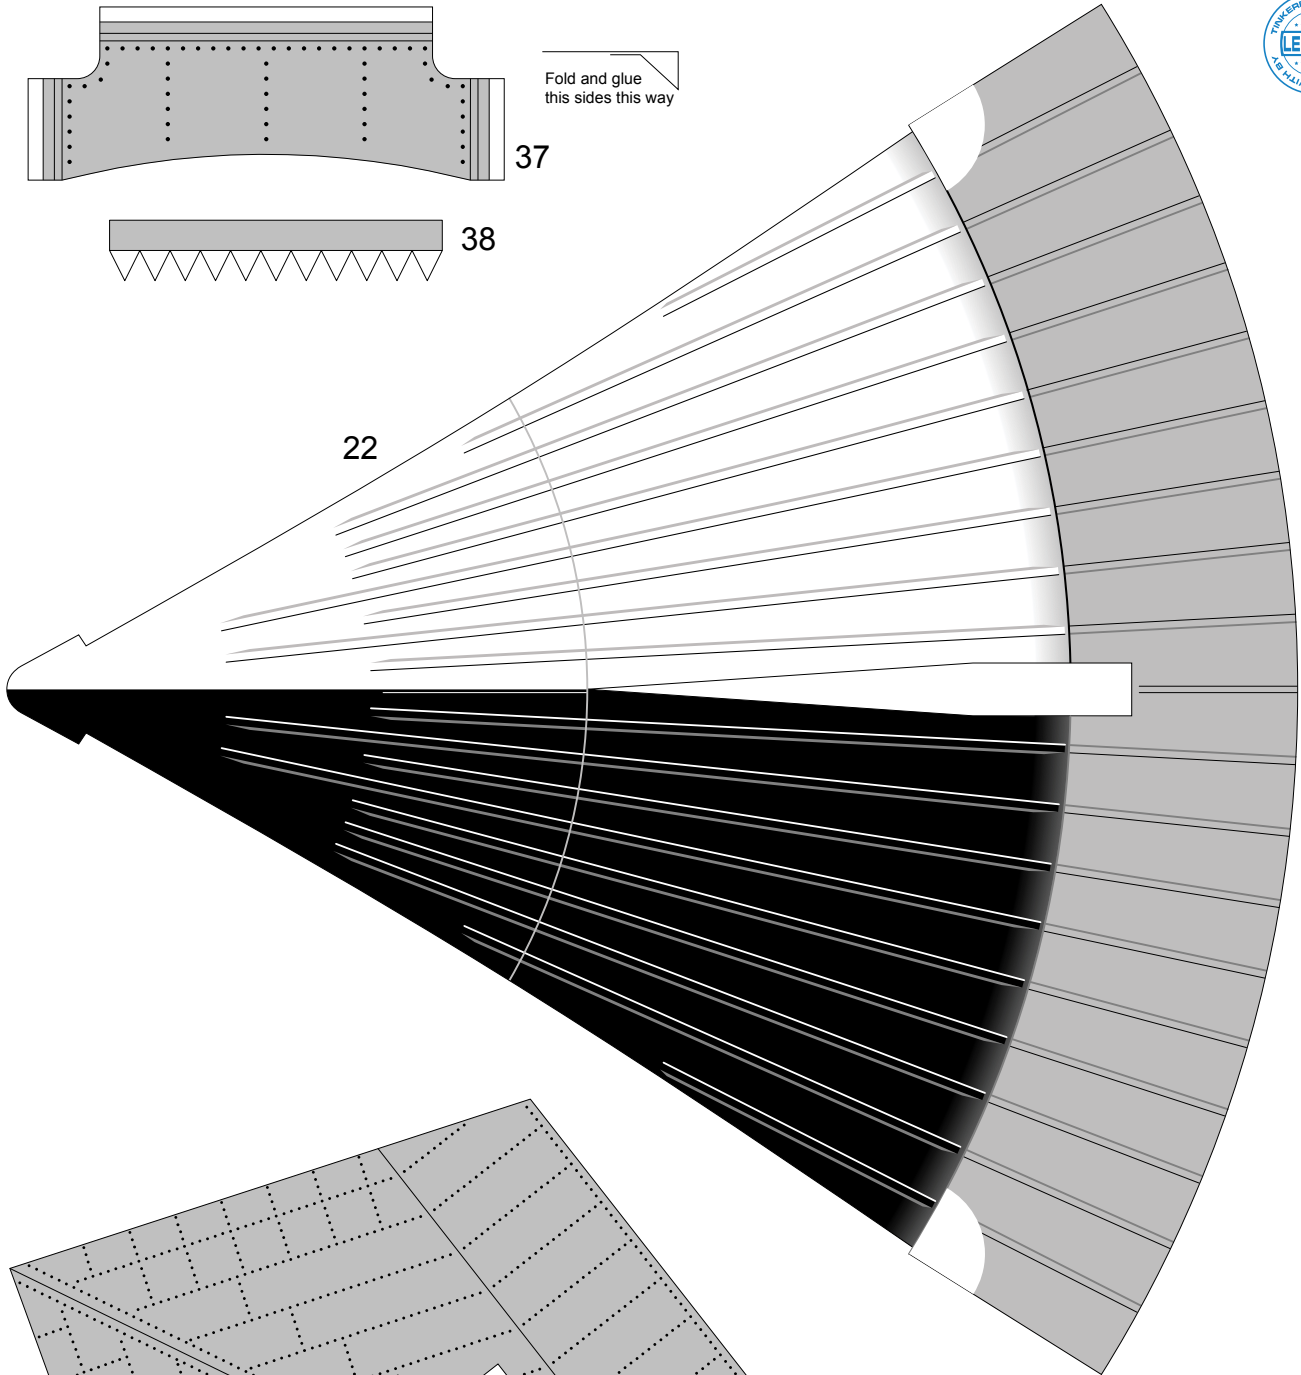

Print on 160 - 180 grams paper

Apollo / Saturn V

Scale 1:48 © Greelt A. Peterusma

Thrust Structure Part 8

Print on 160 - 180 grams paper

Page 15

Fold and glue
this sides this way

Apollo / Saturn V