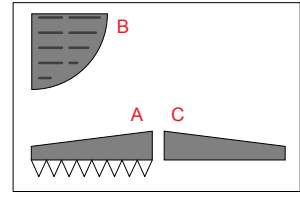

Apollo / Saturn V

Scale 1:48 © Greelt A. Peterusma

Thrust Structure Part 7

Print on 160 - 180 grams paper

Page 12

33L

33R

19

35