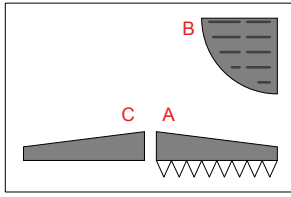

25

Apollo / Saturn V

Scale 1:48 © Greelt A. Peterusma

Thrust Structure Part 7

Print on 160 - 180 grams paper

Page 10

33L

33R