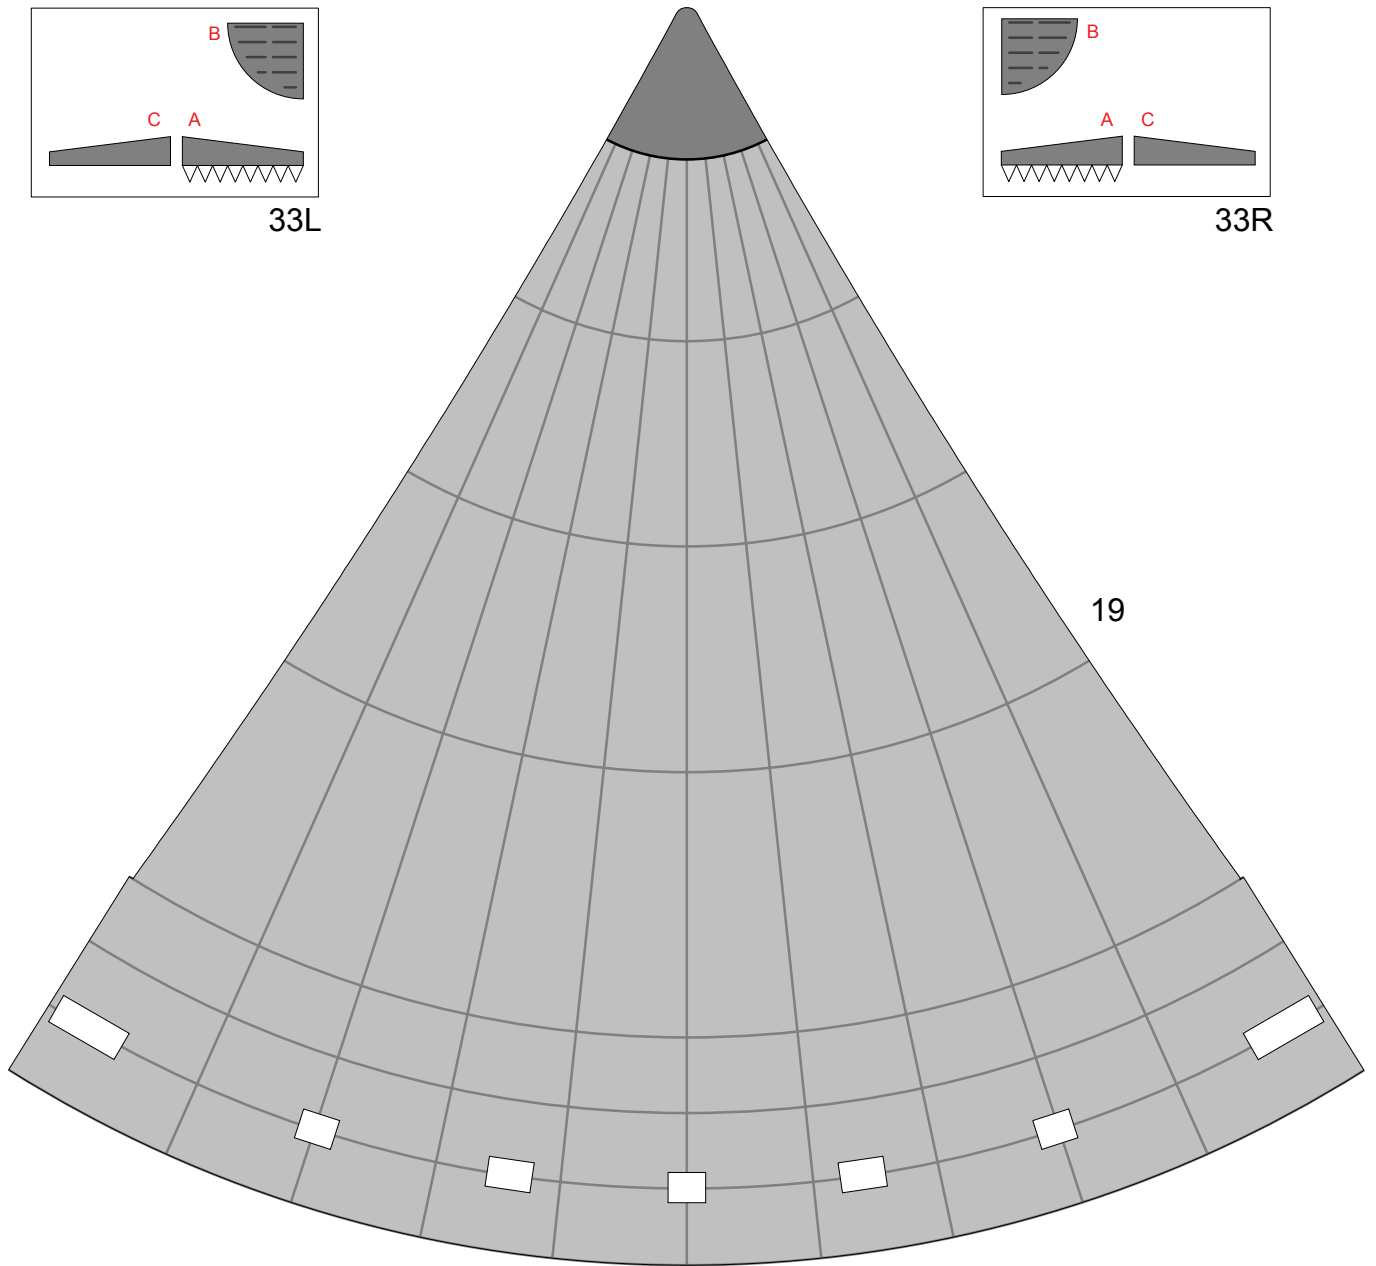

Apollo / Saturn V

Scale 1:48 © Greelt A. Peterusma

Thrust Structure Part 7

Print on 160 - 180 grams paper

Page 11

33L

33R

19

35