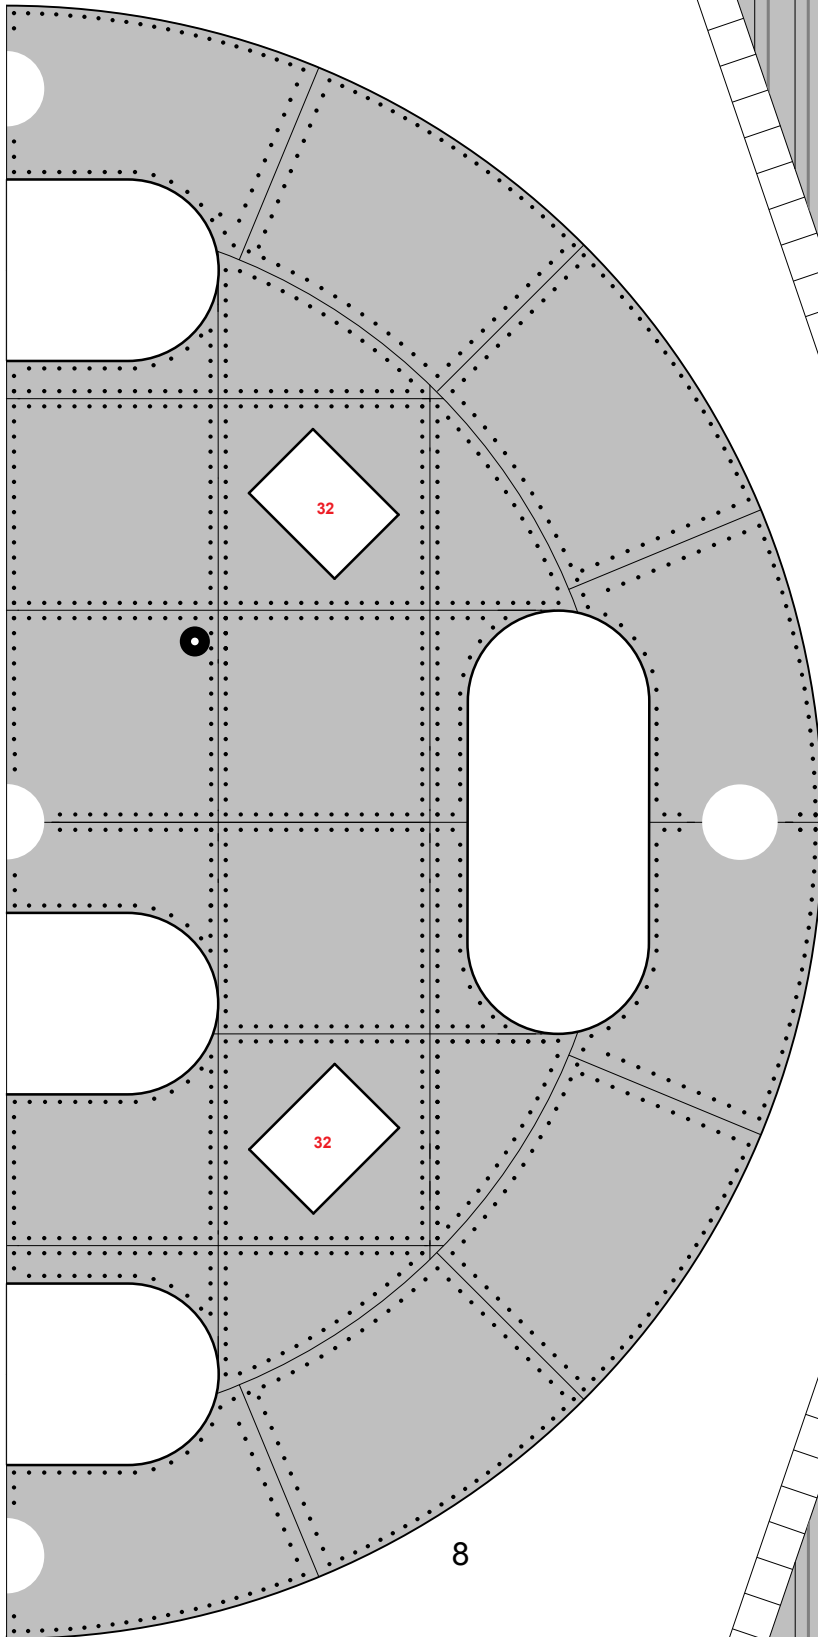

Apollo / Saturn V

Scale 1:48 © Greelt A. Peterusma

Thrust Structure Part 1

Print on 220 - 240 grams paper

Page 1

32

Apollo / Saturn V

Scale 1:48 © Greelt A. Peterusma

Thrust Structure Part 2

Print on 220 - 240 grams paper

Page 2

Apollo / Saturn V

Scale 1:48 © Greet A. Peterusma

Thrust Structure Part 3

Print on 220 - 240 grams paper

Page 3

Apollo / Saturn V

Scale 1:48 © Greelt A. Peterusma

Thrust Structure Part 4

Print on 220 - 240 grams paper

Page 4

1

12

11

13

31

14

15

Apollo / Saturn V

Scale 1:48 © Greelt A. Peterusma

Thrust Structure Part 4

Print on 220 - 240 grams paper