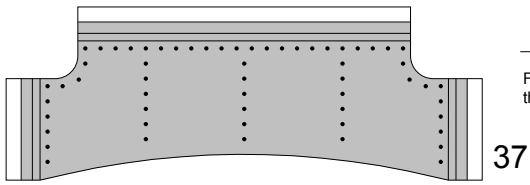

Print on 160 - 180 grams paper

Apollo / Saturn V

Scale 1:48 © Greelt A. Peterusma

Thrust Structure Part 8

Print on 160 - 180 grams paper

Page 17

Fold and glue
this sides this way

Apollo / Saturn V