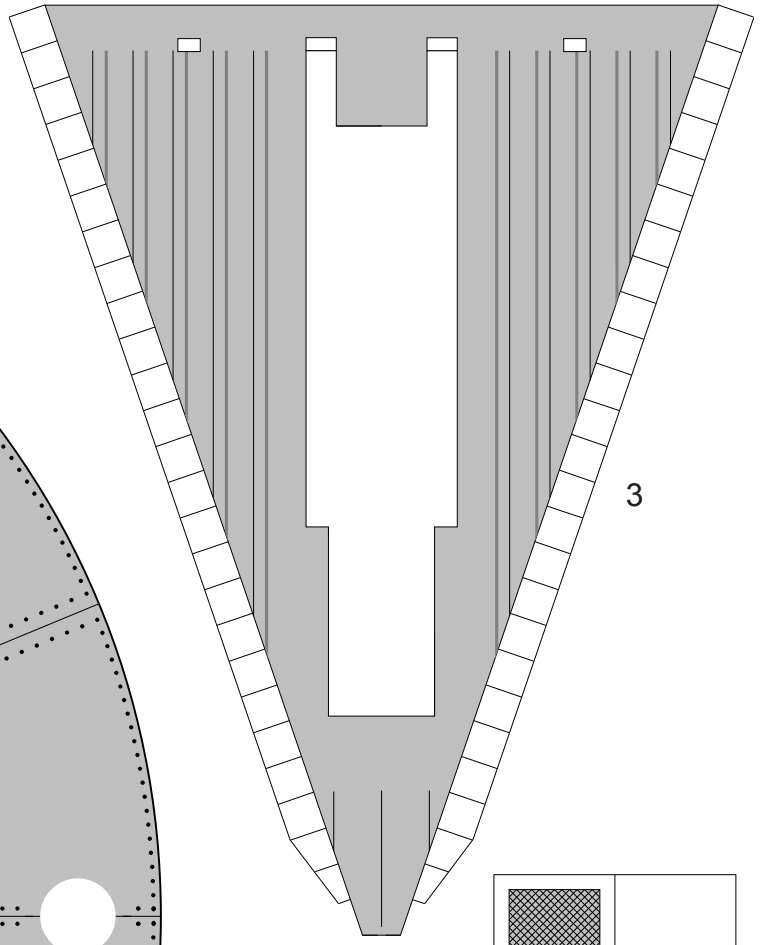

Apollo / Saturn V

Scale 1:48 © Greelt A. Peterusma

Thrust Structure Part 1

Print on 220 - 240 grams paper

Page 1

32

Apollo / Saturn V

Scale 1:48 © Greelt A. Peterusma

Thrust Structure Part 2

Print on 220 - 240 grams paper

Page 2

Apollo / Saturn V

Scale 1:48 © Greet A. Peterusma

Thrust Structure Part 3

Print on 220 - 240 grams paper

Page 3

Apollo / Saturn V

Scale 1:48 © Greelt A. Peterusma

Thrust Structure Part 4

Print on 220 - 240 grams paper

Page 4

1

12

11

Page 13

33L

33R

19

35

Apollo / Saturn V

Scale 1:48 © Greelt A. Peterusma

Thrust Structure Part 8