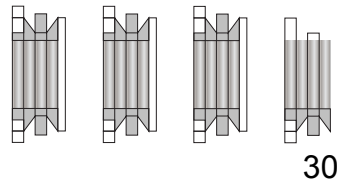

Apollo / Saturn V

Scale 1:48 © Greet A. Peterusma

Thrust Structure Part 6

Print on 100 - 120 grams paper

Page 8